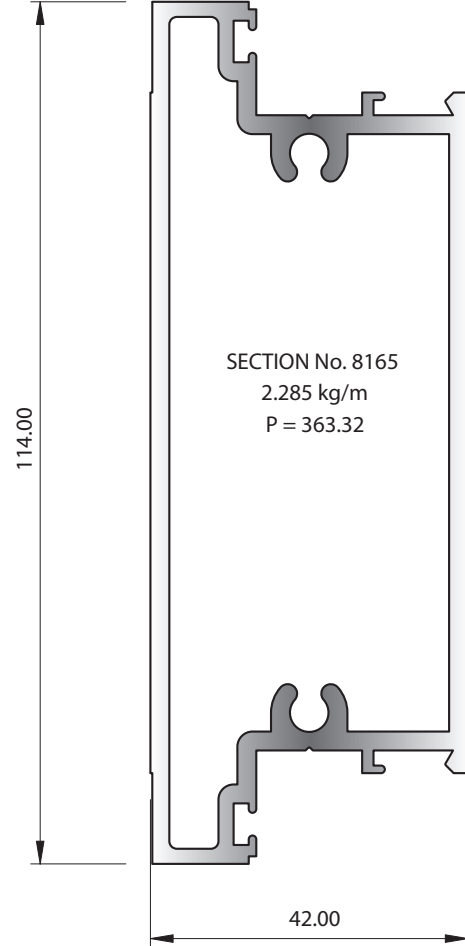

McKechnie®
Transforming Aluminium

Pacific Commercial Door Suite Group 2.7.1 New Zealand Only

SECTION No. 8167
0.131 kg/m
P = 81.99

SECTION No. 6350
0.518 kg/m
P = 127

Pacific Commercial Door Suite Group 2.7.2

New Zealand Only

McKechnie®
Transforming Aluminium

Pacific Commercial Door Suite Group 2.7.3

New Zealand Only

SECTION No. 6136
0.150 kg/m
P = 72.23

SECTION No. 6096
0.152 kg/m
P = 87

SECTION No. 5843
0.216 kg/m
P = 113

SECTION No. 5620
0.484 kg/m
P = 157.03

SECTION No. 5653
0.166 kg/m
P = 97.50

SECTION No. 35647
0.250 kg/m
P = 118.13

SECTION No. 6100
1.961 kg/m
P = 313.49

SECTION No. 33445
0.373 kg/m
P = 177.47

Pacific Commercial Door Suite Group 2.7.4 New Zealand Only