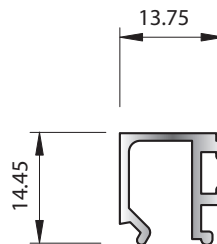

New Zealand Only

McKechnie®
Transforming Aluminium

Pacific Commercial Door Suite Group 2.7.3

New Zealand Only

SECTION No. 6136
0.150 kg/m
P = 72.23

SECTION No. 6096
0.152 kg/m
P = 87

SECTION No. 5843
0.216 kg/m
P = 113

SECTION No. 5620
0.484 kg/m
P = 157.03

SECTION No. 5653
0.166 kg/m
P = 97.50

SECTION No. 35647
0.250 kg/m
P = 118.13

SECTION No. 6100
1.961 kg/m
P = 313.49

SECTION No. 33445
0.373 kg/m
P = 177.47

Pacific Commercial Door Suite Group 2.7.4 New Zealand Only

SECTION No. 9987
1.617 kg/m
P = 268.10

SECTION No. G251
1.400 kg/m
P = 484.40

McKechnie®
Transforming Aluminium

Pacific Commercial Door Suite Group 2.7.5 New Zealand Only