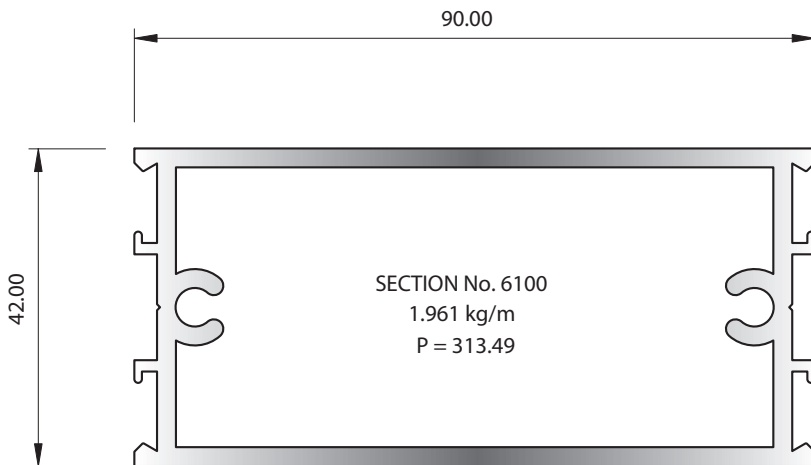

New Zealand Only

McKechnie®
Transforming Aluminium

Pacific Commercial Door Suite Group 2.7.3

New Zealand Only

SECTION No. 6136
0.150 kg/m
P = 72.23

SECTION No. 6096
0.152 kg/m
P = 87

SECTION No. 5843
0.216 kg/m
P = 113

SECTION No. 5620
0.484 kg/m
P = 157.03

SECTION No. 5653
0.166 kg/m
P = 97.50

SECTION No. 35647
0.250 kg/m
P = 118.13

SECTION No. 6100
1.961 kg/m
P = 313.49

SECTION No. 33445
0.373 kg/m
P = 177.47

Pacific Commercial Door Suite Group 2.7.4 New Zealand Only

SECTION No. 9987
1.617 kg/m
P = 268.10

SECTION No. G251
1.400 kg/m
P = 484.40

McKechnie®
Transforming Aluminium

Pacific Commercial Door Suite Group 2.7.5 New Zealand Only