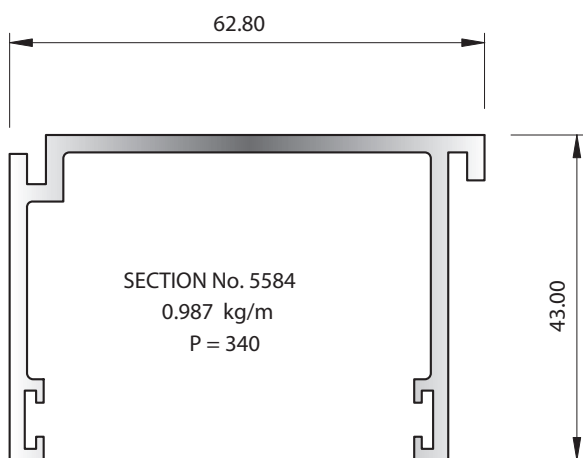

McKechnie®
Transforming Aluminium

Pacific Commercial Door Suite Group 2.7.1 New Zealand Only

SECTION No. 8167
0.131 kg/m
P = 81.99

SECTION No. 6350
0.518 kg/m
P = 127

Pacific Commercial Door Suite Group 2.7.2

New Zealand Only

McKechnie®
Transforming Aluminium

Pacific Commercial Door Suite Group 2.7.3

New Zealand Only

SECTION No. 6136
0.150 kg/m
P = 72.23

SECTION No. 6096
0.152 kg/m
P = 87

SECTION No. 5843
0.216 kg/m
P = 113

SECTION No. 5620
0.484 kg/m
P = 157.03

SECTION No. 5653
0.166 kg/m
P = 97.50

SECTION No. 35647
0.250 kg/m
P = 118.13

SECTION No. 6100
1.961 kg/m
P = 313.49

SECTION No. 33445
0.373 kg/m
P = 177.47

Pacific Commercial Door Suite Group 2.7.4 New Zealand Only

SECTION No. 9987
1.617 kg/m
P = 268.10

SECTION No. G251
1.400 kg/m
P = 484.40

McKechnie®
Transforming Aluminium

Pacific Commercial Door Suite Group 2.7.5 New Zealand Only