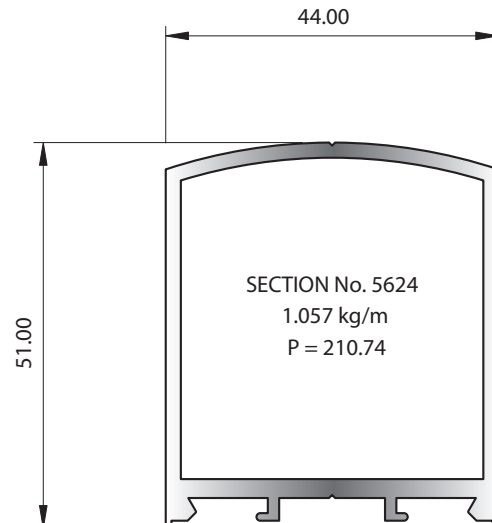

McKechnie®
Transforming Aluminium

Pacific Commercial Door Suite Group 2.7.1 New Zealand Only

SECTION No. 8167
0.131 kg/m
P = 81.99

SECTION No. 6350
0.518 kg/m
P = 127

Pacific Commercial Door Suite Group 2.7.2

New Zealand Only

McKechnie®
Transforming Aluminium

Pacific Commercial Door Suite Group 2.7.3

New Zealand Only

SECTION No. 6136
0.150 kg/m
P = 72.23

SECTION No. 6096
0.152 kg/m
P = 87

SECTION No. 5843
0.216 kg/m
P = 113

SECTION No. 5620
0.484 kg/m
P = 157.03

SECTION No. 5653
0.166 kg/m
P = 97.50

SECTION No. 35647
0.250 kg/m
P = 118.13

SECTION No. 6100
1.961 kg/m
P = 313.49

SECTION No. 33445
0.373 kg/m
P = 177.47

Pacific Commercial Door Suite Group 2.7.4 New Zealand Only

SECTION No. 9987
1.617 kg/m
P = 268.10

SECTION No. G251
1.400 kg/m
P = 484.40

McKechnie®
Transforming Aluminium

Pacific Commercial Door Suite Group 2.7.5 New Zealand Only