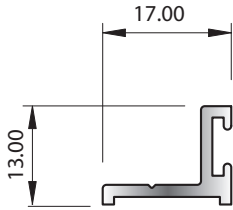

New Zealand Only

McKechnie®
Transforming Aluminium

Pacific Commercial Door Suite Group 2.7.3

New Zealand Only

SECTION No. 6136
0.150 kg/m
P = 72.23

SECTION No. 6096
0.152 kg/m
P = 87

SECTION No. 5843
0.216 kg/m
P = 113

SECTION No. 5620
0.484 kg/m
P = 157.03

SECTION No. 5653
0.166 kg/m
P = 97.50

SECTION No. 35647
0.250 kg/m
P = 118.13

SECTION No. 6100
1.961 kg/m
P = 313.49

SECTION No. 33445
0.373 kg/m
P = 177.47

Pacific Commercial Door Suite Group 2.7.4 New Zealand Only