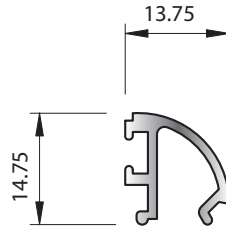

New Zealand Only

McKechnie®
Transforming Aluminium

Pacific Commercial Door Suite Group 2.7.3

New Zealand Only

SECTION No. 6136
0.150 kg/m
P = 72.23

SECTION No. 6096
0.152 kg/m
P = 87

SECTION No. 5843
0.216 kg/m
P = 113

SECTION No. 5620
0.484 kg/m
P = 157.03

SECTION No. 5653
0.166 kg/m
P = 97.50

SECTION No. 35647
0.250 kg/m
P = 118.13

SECTION No. 6100
1.961 kg/m
P = 313.49

SECTION No. 33445
0.373 kg/m
P = 177.47

Pacific Commercial Door Suite Group 2.7.4 New Zealand Only

SECTION No. 9987
1.617 kg/m
P = 268.10

SECTION No. G251
1.400 kg/m
P = 484.40

McKechnie®
Transforming Aluminium

Pacific Commercial Door Suite Group 2.7.5 New Zealand Only