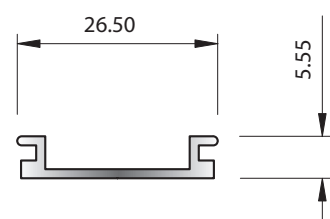

McKechnie®
Transforming Aluminium

Pacific Commercial Door Suite Group 2.7.1 New Zealand Only

SECTION No. 8167
0.131 kg/m
P = 81.99

SECTION No. 6350
0.518 kg/m
P = 127

Pacific Commercial Door Suite Group 2.7.2

New Zealand Only

McKechnie®
Transforming Aluminium

Pacific Commercial Door Suite Group 2.7.3

New Zealand Only

SECTION No. 6136
0.150 kg/m
P = 72.23

SECTION No. 6096
0.152 kg/m
P = 87

SECTION No. 5843
0.216 kg/m
P = 113

SECTION No. 5620
0.484 kg/m
P = 157.03

SECTION No. 5653
0.166 kg/m
P = 97.50

SECTION No. 35647
0.250 kg/m
P = 118.13

SECTION No. 6100
1.961 kg/m
P = 313.49

SECTION No. 33445
0.373 kg/m
P = 177.47

Pacific Commercial Door Suite Group 2.7.4 New Zealand Only