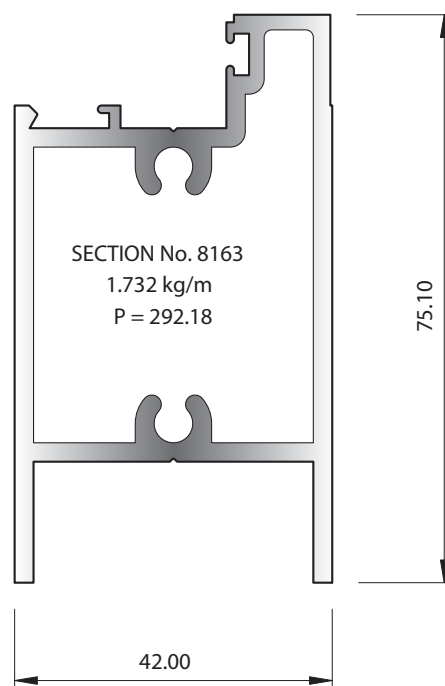

McKechnie®
Transforming Aluminium

Pacific Commercial Door Suite Group 2.7.1 New Zealand Only

SECTION No. 8167
0.131 kg/m
P = 81.99

SECTION No. 6350
0.518 kg/m
P = 127

Pacific Commercial Door Suite Group 2.7.2

New Zealand Only

McKechnie®
Transforming Aluminium

Pacific Commercial Door Suite Group 2.7.3

New Zealand Only

SECTION No. 6136
0.150 kg/m
P = 72.23

SECTION No. 6096
0.152 kg/m
P = 87

SECTION No. 5843
0.216 kg/m
P = 113

SECTION No. 5620
0.484 kg/m
P = 157.03

SECTION No. 5653
0.166 kg/m
P = 97.50

SECTION No. 35647
0.250 kg/m
P = 118.13

SECTION No. 6100
1.961 kg/m
P = 313.49

SECTION No. 33445
0.373 kg/m
P = 177.47

Pacific Commercial Door Suite Group 2.7.4 New Zealand Only

SECTION No. 9987
1.617 kg/m
P = 268.10

SECTION No. G251
1.400 kg/m
P = 484.40

McKechnie®
Transforming Aluminium

Pacific Commercial Door Suite Group 2.7.5 New Zealand Only