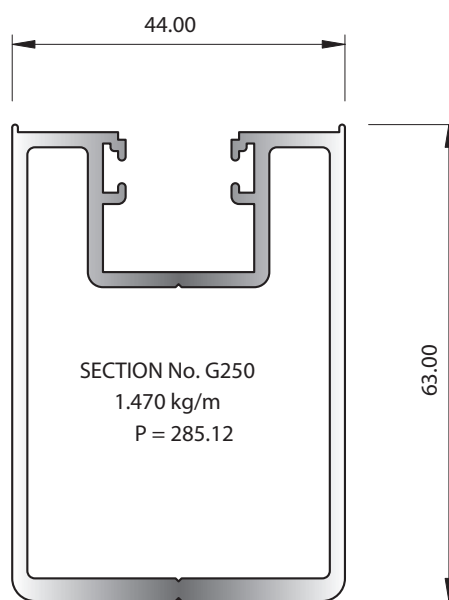

McKechnie®
Transforming Aluminium

Pacific Commercial Door Suite Group 2.7.1 New Zealand Only

SECTION No. 8167
0.131 kg/m
P = 81.99

SECTION No. 6350
0.518 kg/m
P = 127

Pacific Commercial Door Suite Group 2.7.2

New Zealand Only

McKechnie®
Transforming Aluminium

Pacific Commercial Door Suite Group 2.7.3

New Zealand Only

SECTION No. 6136
0.150 kg/m
P = 72.23

SECTION No. 6096
0.152 kg/m
P = 87

SECTION No. 5843
0.216 kg/m
P = 113

SECTION No. 5620
0.484 kg/m
P = 157.03

SECTION No. 5653
0.166 kg/m
P = 97.50

SECTION No. 35647
0.250 kg/m
P = 118.13

SECTION No. 6100
1.961 kg/m
P = 313.49

SECTION No. 33445
0.373 kg/m
P = 177.47

Pacific Commercial Door Suite Group 2.7.4 New Zealand Only

SECTION No. 9987
1.617 kg/m
P = 268.10

SECTION No. G251
1.400 kg/m
P = 484.40

McKechnie®
Transforming Aluminium

Pacific Commercial Door Suite Group 2.7.5 New Zealand Only