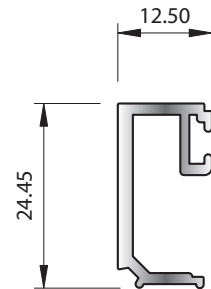

New Zealand Only

McKechnie®
Transforming Aluminium

Pacific Commercial Door Suite Group 2.7.3

New Zealand Only

SECTION No. 6136
0.150 kg/m
P = 72.23

SECTION No. 6096
0.152 kg/m
P = 87

SECTION No. 5843
0.216 kg/m
P = 113

SECTION No. 5620
0.484 kg/m
P = 157.03

SECTION No. 5653
0.166 kg/m
P = 97.50

SECTION No. 35647
0.250 kg/m
P = 118.13

SECTION No. 6100
1.961 kg/m
P = 313.49

SECTION No. 33445
0.373 kg/m
P = 177.47

Pacific Commercial Door Suite Group 2.7.4 New Zealand Only

SECTION No. 9987
1.617 kg/m
P = 268.10

SECTION No. G251
1.400 kg/m
P = 484.40

McKechnie®
Transforming Aluminium

Pacific Commercial Door Suite Group 2.7.5 New Zealand Only