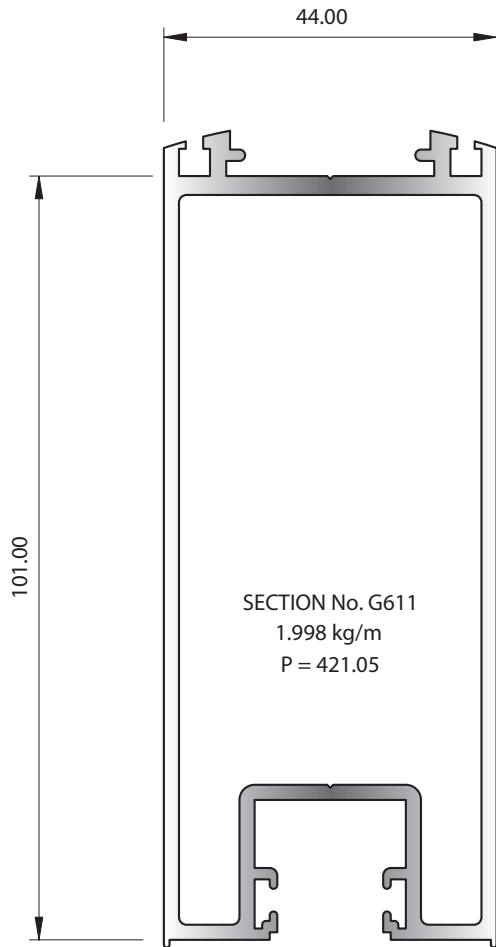

SECTION No. 5620
0.484 kg/m
P = 157.03

SECTION No. 5653
0.166 kg/m
P = 97.50

SECTION No. 35647
0.250 kg/m
P = 118.13

SECTION No. 6100
1.961 kg/m
P = 313.49

SECTION No. 33445
0.373 kg/m
P = 177.47

Pacific Commercial Door Suite Group 2.7.4 New Zealand Only

SECTION No. 9987
1.617 kg/m
P = 268.10

SECTION No. G251
1.400 kg/m
P = 484.40

McKechnie®
Transforming Aluminium

Pacific Commercial Door Suite Group 2.7.5 New Zealand Only