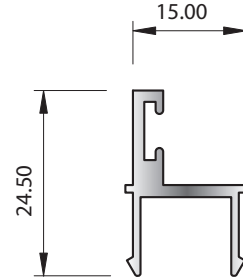

New Zealand Only

McKechnie®
Transforming Aluminium

Pacific Commercial Door Suite Group 2.7.3

New Zealand Only

SECTION No. 6136
0.150 kg/m
P = 72.23

SECTION No. 6096
0.152 kg/m
P = 87

SECTION No. 5843
0.216 kg/m
P = 113

SECTION No. 5620
0.484 kg/m
P = 157.03

SECTION No. 5653
0.166 kg/m
P = 97.50

SECTION No. 35647
0.250 kg/m
P = 118.13

SECTION No. 6100
1.961 kg/m
P = 313.49

SECTION No. 33445
0.373 kg/m
P = 177.47

Pacific Commercial Door Suite Group 2.7.4 New Zealand Only

SECTION No. 9987
1.617 kg/m
P = 268.10

SECTION No. G251
1.400 kg/m
P = 484.40

McKechnie®
Transforming Aluminium

Pacific Commercial Door Suite Group 2.7.5 New Zealand Only