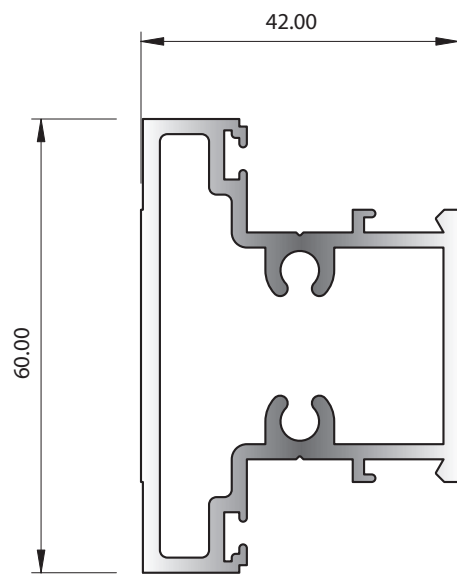

SECTION No. 5620
0.484 kg/m
P = 157.03

SECTION No. 5653
0.166 kg/m
P = 97.50

SECTION No. 35647
0.250 kg/m
P = 118.13

SECTION No. 6100
1.961 kg/m
P = 313.49

SECTION No. 33445
0.373 kg/m
P = 177.47

Pacific Commercial Door Suite Group 2.7.4 New Zealand Only

SECTION No. 9987
1.617 kg/m
P = 268.10

SECTION No. G251
1.400 kg/m
P = 484.40

McKechnie®
Transforming Aluminium

Pacific Commercial Door Suite Group 2.7.5 New Zealand Only