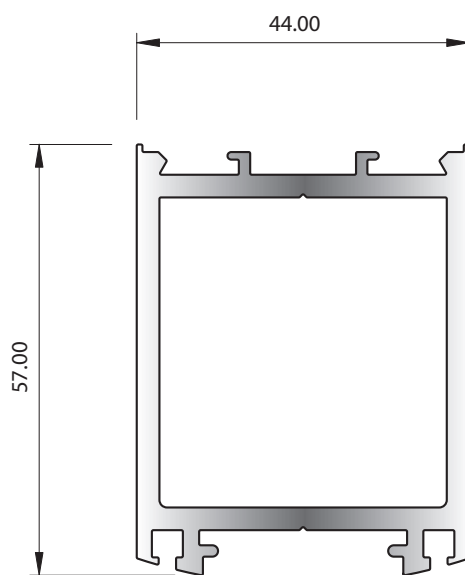

SECTION No. 5620
0.484 kg/m
P = 157.03

SECTION No. 5653
0.166 kg/m
P = 97.50

SECTION No. 35647
0.250 kg/m
P = 118.13

SECTION No. 6100
1.961 kg/m
P = 313.49

SECTION No. 33445
0.373 kg/m
P = 177.47

Pacific Commercial Door Suite Group 2.7.4 New Zealand Only

SECTION No. 9987
1.617 kg/m
P = 268.10

SECTION No. G251
1.400 kg/m
P = 484.40

McKechnie®
Transforming Aluminium

Pacific Commercial Door Suite Group 2.7.5 New Zealand Only