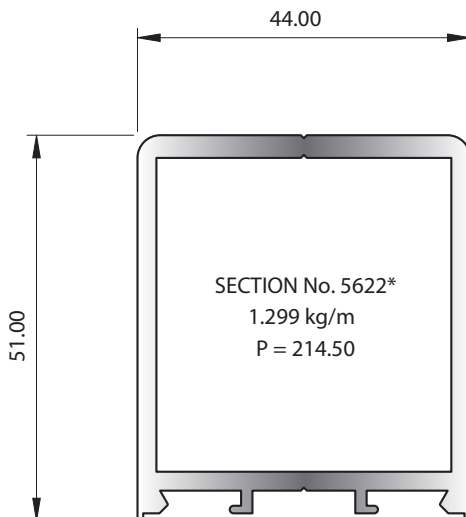

McKechnie®
Transforming Aluminium

Pacific Commercial Door Suite Group 2.7.1 New Zealand Only

SECTION No. 8167
0.131 kg/m
P = 81.99

SECTION No. 6350
0.518 kg/m
P = 127

Pacific Commercial Door Suite Group 2.7.2

New Zealand Only

McKechnie®
Transforming Aluminium

Pacific Commercial Door Suite Group 2.7.3

New Zealand Only

SECTION No. 6136
0.150 kg/m
P = 72.23

SECTION No. 6096
0.152 kg/m
P = 87

SECTION No. 5843
0.216 kg/m
P = 113

SECTION No. 5620
0.484 kg/m
P = 157.03

SECTION No. 5653
0.166 kg/m
P = 97.50

SECTION No. 35647
0.250 kg/m
P = 118.13

SECTION No. 6100
1.961 kg/m
P = 313.49

SECTION No. 33445
0.373 kg/m
P = 177.47

Pacific Commercial Door Suite Group 2.7.4 New Zealand Only

SECTION No. 9987
1.617 kg/m
P = 268.10

SECTION No. G251
1.400 kg/m
P = 484.40

McKechnie®
Transforming Aluminium

Pacific Commercial Door Suite Group 2.7.5 New Zealand Only