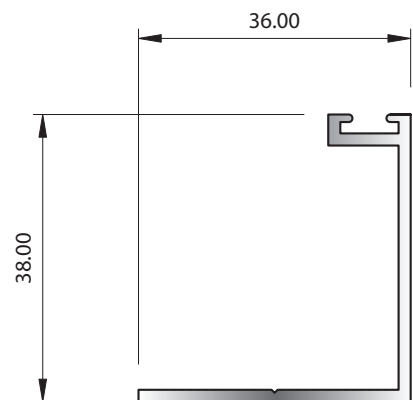

SECTION No. 5620
0.484 kg/m
P = 157.03

SECTION No. 5653
0.166 kg/m
P = 97.50

SECTION No. 35647
0.250 kg/m
P = 118.13

SECTION No. 6100
1.961 kg/m
P = 313.49

SECTION No. 33445
0.373 kg/m
P = 177.47

Pacific Commercial Door Suite Group 2.7.4 New Zealand Only

SECTION No. 9987
1.617 kg/m
P = 268.10

SECTION No. G251
1.400 kg/m
P = 484.40

McKechnie®
Transforming Aluminium

Pacific Commercial Door Suite Group 2.7.5 New Zealand Only