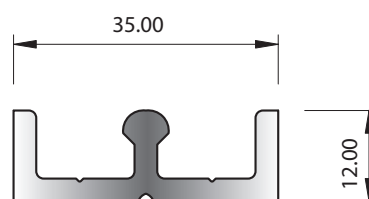

McKechnie®
Transforming Aluminium

Pacific Commercial Door Suite Group 2.7.1 New Zealand Only

SECTION No. 8167
0.131 kg/m
P = 81.99

SECTION No. 6350
0.518 kg/m
P = 127

Pacific Commercial Door Suite Group 2.7.2

New Zealand Only

McKechnie®
Transforming Aluminium

Pacific Commercial Door Suite Group 2.7.3

New Zealand Only

SECTION No. 6136
0.150 kg/m
P = 72.23

SECTION No. 6096
0.152 kg/m
P = 87

SECTION No. 5843
0.216 kg/m
P = 113

SECTION No. 5620
0.484 kg/m
P = 157.03

SECTION No. 5653
0.166 kg/m
P = 97.50

SECTION No. 35647
0.250 kg/m
P = 118.13

SECTION No. 6100
1.961 kg/m
P = 313.49

SECTION No. 33445
0.373 kg/m
P = 177.47

Pacific Commercial Door Suite Group 2.7.4 New Zealand Only