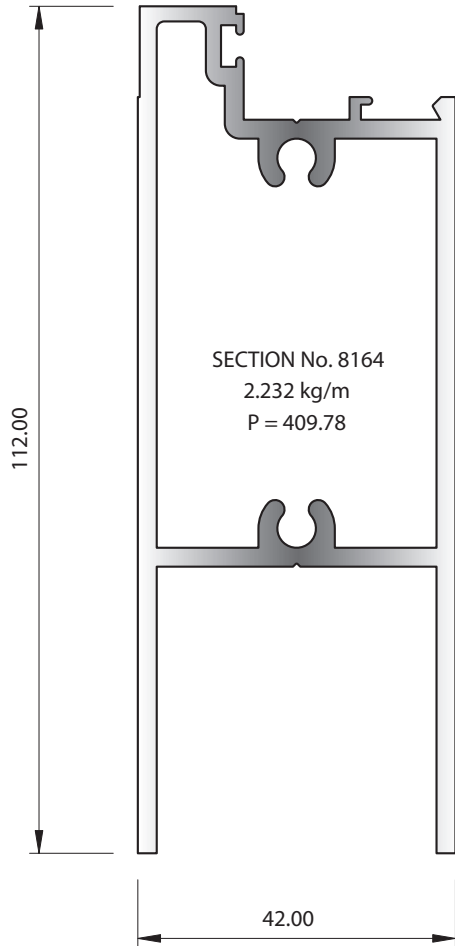

McKechnie®
Transforming Aluminium

Pacific Commercial Door Suite Group 2.7.1 New Zealand Only

SECTION No. 8167
0.131 kg/m
P = 81.99

SECTION No. 6350
0.518 kg/m
P = 127

Pacific Commercial Door Suite Group 2.7.2

New Zealand Only

McKechnie®
Transforming Aluminium

Pacific Commercial Door Suite Group 2.7.3

New Zealand Only

SECTION No. 6136
0.150 kg/m
P = 72.23

SECTION No. 6096
0.152 kg/m
P = 87

SECTION No. 5843
0.216 kg/m
P = 113

SECTION No. 5620
0.484 kg/m
P = 157.03

SECTION No. 5653
0.166 kg/m
P = 97.50

SECTION No. 35647
0.250 kg/m
P = 118.13

SECTION No. 6100
1.961 kg/m
P = 313.49

SECTION No. 33445
0.373 kg/m
P = 177.47

Pacific Commercial Door Suite Group 2.7.4 New Zealand Only