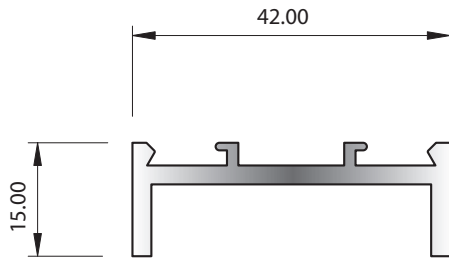

New Zealand Only

McKechnie®
Transforming Aluminium

Pacific Commercial Door Suite Group 2.7.3

New Zealand Only

SECTION No. 6136
0.150 kg/m
P = 72.23

SECTION No. 6096
0.152 kg/m
P = 87

SECTION No. 5843
0.216 kg/m
P = 113

SECTION No. 5620
0.484 kg/m
P = 157.03

SECTION No. 5653
0.166 kg/m
P = 97.50

SECTION No. 35647
0.250 kg/m
P = 118.13

SECTION No. 6100
1.961 kg/m
P = 313.49

SECTION No. 33445
0.373 kg/m
P = 177.47

Pacific Commercial Door Suite Group 2.7.4 New Zealand Only