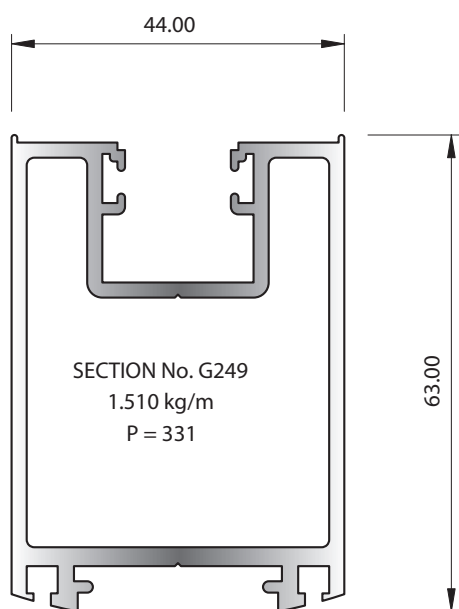

McKechnie®
Transforming Aluminium

Pacific Commercial Door Suite Group 2.7.1 New Zealand Only

SECTION No. 8167
0.131 kg/m
P = 81.99

SECTION No. 6350
0.518 kg/m
P = 127

Pacific Commercial Door Suite Group 2.7.2

New Zealand Only

McKechnie®
Transforming Aluminium

Pacific Commercial Door Suite Group 2.7.3

New Zealand Only

SECTION No. 6136
0.150 kg/m
P = 72.23

SECTION No. 6096
0.152 kg/m
P = 87

SECTION No. 5843
0.216 kg/m
P = 113

SECTION No. 5620
0.484 kg/m
P = 157.03

SECTION No. 5653
0.166 kg/m
P = 97.50

SECTION No. 35647
0.250 kg/m
P = 118.13

SECTION No. 6100
1.961 kg/m
P = 313.49

SECTION No. 33445
0.373 kg/m
P = 177.47

Pacific Commercial Door Suite Group 2.7.4 New Zealand Only

SECTION No. 9987
1.617 kg/m
P = 268.10

SECTION No. G251
1.400 kg/m
P = 484.40

McKechnie®
Transforming Aluminium

Pacific Commercial Door Suite Group 2.7.5 New Zealand Only