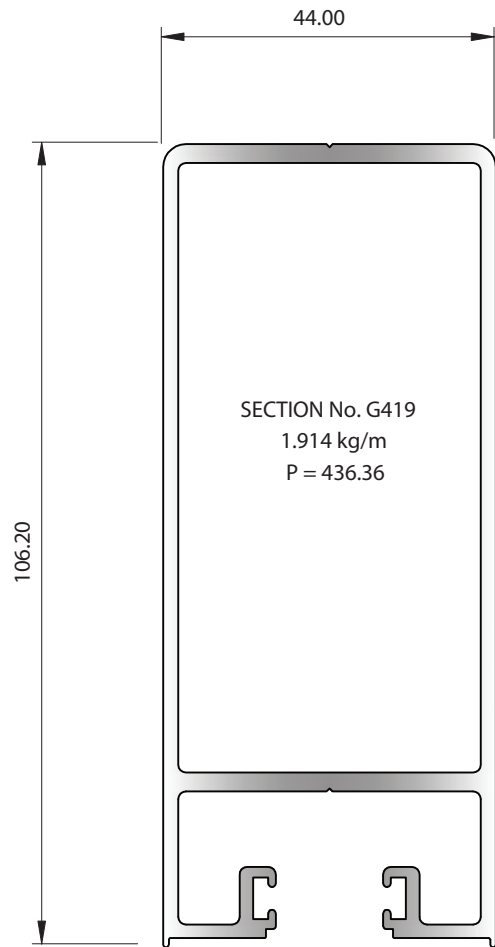

New Zealand Only

McKechnie®
Transforming Aluminium

Pacific Commercial Door Suite Group 2.7.3

New Zealand Only

SECTION No. 6136
0.150 kg/m
P = 72.23

SECTION No. 6096
0.152 kg/m
P = 87

SECTION No. 5843
0.216 kg/m
P = 113

SECTION No. 5620
0.484 kg/m
P = 157.03

SECTION No. 5653
0.166 kg/m
P = 97.50

SECTION No. 35647
0.250 kg/m
P = 118.13

SECTION No. 6100
1.961 kg/m
P = 313.49

SECTION No. 33445
0.373 kg/m
P = 177.47

Pacific Commercial Door Suite Group 2.7.4 New Zealand Only

SECTION No. 9987
1.617 kg/m
P = 268.10

SECTION No. G251
1.400 kg/m
P = 484.40

McKechnie®
Transforming Aluminium

Pacific Commercial Door Suite Group 2.7.5 New Zealand Only