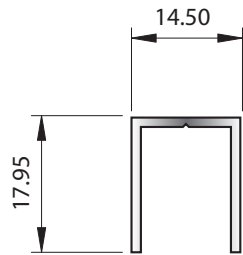

# Insect Screens Group 4.4.1

SECTION No. X381  
0.289 kg/m  
P = 174.53

SECTION No. J058  
ACCEPTS STAKING ANGLE X429  
0.232 kg/m  
P = 94.71

SECTION No. J031  
0.191 kg/m  
P = 94

SECTION No. X383  
0.191 kg/m  
P = 114.87

SECTION No. 9775  
ACCEPTS STAKING ANGLE J688  
0.494 kg/m  
P = 150.10

SECTION No. J030  
0.496 kg/m  
P = 199

SECTION No. 31966  
0.515 kg/m  
P = 156.98

SECTION No. 32605  
0.540 kg/m  
P = 262.43

SECTION No. J029  
0.878 kg/m  
P = 340.10

## Insect Screens Group 4.4.2

SECTION No. X074  
0.242 kg/m  
P = 152.57

SECTION No. X075  
0.162 kg/m  
P = 98.63

SECTION No. J032  
0.234 kg/m  
P = 118

SECTION No. X077  
0.204 kg/m  
P = 132.70

SECTION No. X382  
0.227 kg/m  
P = 142.64

SECTION No. X076  
0.119 kg/m  
P = 79.33

SECTION No. X389  
2 x ACTUAL SIZE  
0.139 kg/m  
P = 71.64

SECTION No. 2974  
0.387 kg/m  
P = 114.31