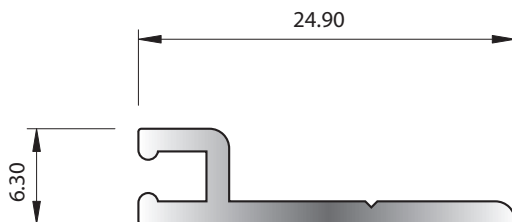

SECTION No. 9775  
ACCEPTS STAKING ANGLE J688  
0.494 kg/m  
P = 150.10

SECTION No. J030  
0.496 kg/m  
P = 199

SECTION No. 31966  
0.515 kg/m  
P = 156.98

SECTION No. 32605  
0.540 kg/m  
P = 262.43

SECTION No. J029  
0.878 kg/m  
P = 340.10

## Insect Screens Group 4.4.2

SECTION No. X074  
0.242 kg/m  
P = 152.57

SECTION No. X075  
0.162 kg/m  
P = 98.63

SECTION No. J032  
0.234 kg/m  
P = 118

SECTION No. X077  
0.204 kg/m  
P = 132.70

SECTION No. X382  
0.227 kg/m  
P = 142.64

SECTION No. X076  
0.119 kg/m  
P = 79.33

SECTION No. X389  
2 x ACTUAL SIZE  
0.139 kg/m  
P = 71.64

SECTION No. 2974  
0.387 kg/m  
P = 114.31