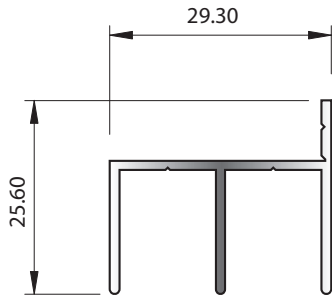

# Insect Screens Group 4.4.1

SECTION No. X381  
0.289 kg/m  
P = 174.53

SECTION No. J058  
ACCEPTS STAKING ANGLE X429  
0.232 kg/m  
P = 94.71

SECTION No. J031  
0.191 kg/m  
P = 94

SECTION No. X383  
0.191 kg/m  
P = 114.87

SECTION No. 9775  
ACCEPTS STAKING ANGLE J688  
0.494 kg/m  
P = 150.10

SECTION No. J030  
0.496 kg/m  
P = 199

SECTION No. 31966  
0.515 kg/m  
P = 156.98

SECTION No. 32605  
0.540 kg/m  
P = 262.43

SECTION No. J029  
0.878 kg/m  
P = 340.10

## Insect Screens Group 4.4.2

SECTION No. X074  
0.242 kg/m  
P = 152.57

SECTION No. X075  
0.162 kg/m  
P = 98.63

SECTION No. J032  
0.234 kg/m  
P = 118

SECTION No. X077  
0.204 kg/m  
P = 132.70

SECTION No. X382  
0.227 kg/m  
P = 142.64

SECTION No. X076  
0.119 kg/m  
P = 79.33

SECTION No. X389  
2 x ACTUAL SIZE  
0.139 kg/m  
P = 71.64

SECTION No. 2974  
0.387 kg/m  
P = 114.31