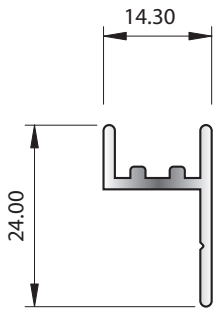

# Insect Screens Group 4.4.1

SECTION No. X381  
0.289 kg/m  
P = 174.53

SECTION No. J058  
ACCEPTS STAKING ANGLE X429  
0.232 kg/m  
P = 94.71

SECTION No. J031  
0.191 kg/m  
P = 94

SECTION No. X383  
0.191 kg/m  
P = 114.87

SECTION No. 9775  
ACCEPTS STAKING ANGLE J688  
0.494 kg/m  
P = 150.10

SECTION No. J030  
0.496 kg/m  
P = 199

SECTION No. 31966  
0.515 kg/m  
P = 156.98

SECTION No. 32605  
0.540 kg/m  
P = 262.43

SECTION No. J029  
0.878 kg/m  
P = 340.10

## Insect Screens Group 4.4.2

SECTION No. X074  
0.242 kg/m  
P = 152.57

SECTION No. X075  
0.162 kg/m  
P = 98.63

SECTION No. J032  
0.234 kg/m  
P = 118

SECTION No. X077  
0.204 kg/m  
P = 132.70

SECTION No. X382  
0.227 kg/m  
P = 142.64

SECTION No. X076  
0.119 kg/m  
P = 79.33

SECTION No. X389  
2 x ACTUAL SIZE  
0.139 kg/m  
P = 71.64

SECTION No. 2974  
0.387 kg/m  
P = 114.31