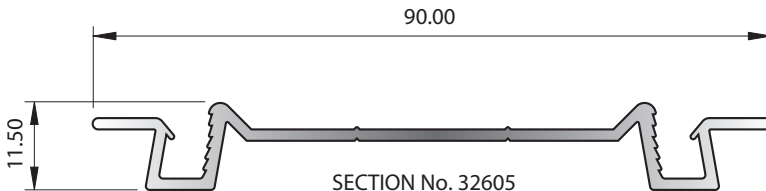

# Insect Screens Group 4.4.1

SECTION No. X381  
0.289 kg/m  
P = 174.53

SECTION No. J058  
ACCEPTS STAKING ANGLE X429  
0.232 kg/m  
P = 94.71

SECTION No. J031  
0.191 kg/m  
P = 94

SECTION No. X383  
0.191 kg/m  
P = 114.87

SECTION No. 9775  
ACCEPTS STAKING ANGLE J688  
0.494 kg/m  
P = 150.10

SECTION No. J030  
0.496 kg/m  
P = 199

SECTION No. 31966  
0.515 kg/m  
P = 156.98

SECTION No. 32605  
0.540 kg/m  
P = 262.43

SECTION No. J029  
0.878 kg/m  
P = 340.10

## Insect Screens Group 4.4.2

SECTION No. X074  
0.242 kg/m  
P = 152.57

SECTION No. X075  
0.162 kg/m  
P = 98.63

SECTION No. J032  
0.234 kg/m  
P = 118

SECTION No. X077  
0.204 kg/m  
P = 132.70

SECTION No. X382  
0.227 kg/m  
P = 142.64

SECTION No. X076  
0.119 kg/m  
P = 79.33

SECTION No. X389  
2 x ACTUAL SIZE  
0.139 kg/m  
P = 71.64

SECTION No. 2974  
0.387 kg/m  
P = 114.31