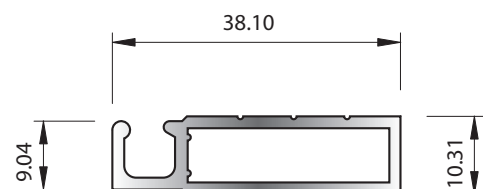

SECTION No. 9775  
ACCEPTS STAKING ANGLE J688  
0.494 kg/m  
P = 150.10

SECTION No. J030  
0.496 kg/m  
P = 199

SECTION No. 31966  
0.515 kg/m  
P = 156.98

SECTION No. 32605  
0.540 kg/m  
P = 262.43

SECTION No. J029  
0.878 kg/m  
P = 340.10

## Insect Screens Group 4.4.2

SECTION No. X074  
0.242 kg/m  
P = 152.57

SECTION No. X075  
0.162 kg/m  
P = 98.63

SECTION No. J032  
0.234 kg/m  
P = 118

SECTION No. X077  
0.204 kg/m  
P = 132.70

SECTION No. X382  
0.227 kg/m  
P = 142.64

SECTION No. X076  
0.119 kg/m  
P = 79.33

SECTION No. X389  
2 x ACTUAL SIZE  
0.139 kg/m  
P = 71.64

SECTION No. 2974  
0.387 kg/m  
P = 114.31