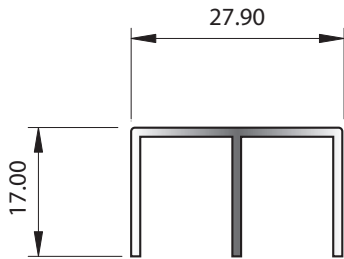

# Insect Screens Group 4.4.1

SECTION No. X381  
0.289 kg/m  
P = 174.53

SECTION No. J058  
ACCEPTS STAKING ANGLE X429  
0.232 kg/m  
P = 94.71

SECTION No. J031  
0.191 kg/m  
P = 94

SECTION No. X383  
0.191 kg/m  
P = 114.87

SECTION No. 9775  
ACCEPTS STAKING ANGLE J688  
0.494 kg/m  
P = 150.10

SECTION No. J030  
0.496 kg/m  
P = 199

SECTION No. 31966  
0.515 kg/m  
P = 156.98

SECTION No. 32605  
0.540 kg/m  
P = 262.43

SECTION No. J029  
0.878 kg/m  
P = 340.10

## Insect Screens Group 4.4.2

SECTION No. X074  
0.242 kg/m  
P = 152.57

SECTION No. X075  
0.162 kg/m  
P = 98.63

SECTION No. J032  
0.234 kg/m  
P = 118

SECTION No. X077  
0.204 kg/m  
P = 132.70

SECTION No. X382  
0.227 kg/m  
P = 142.64

SECTION No. X076  
0.119 kg/m  
P = 79.33

SECTION No. X389  
2 x ACTUAL SIZE  
0.139 kg/m  
P = 71.64

SECTION No. 2974  
0.387 kg/m  
P = 114.31