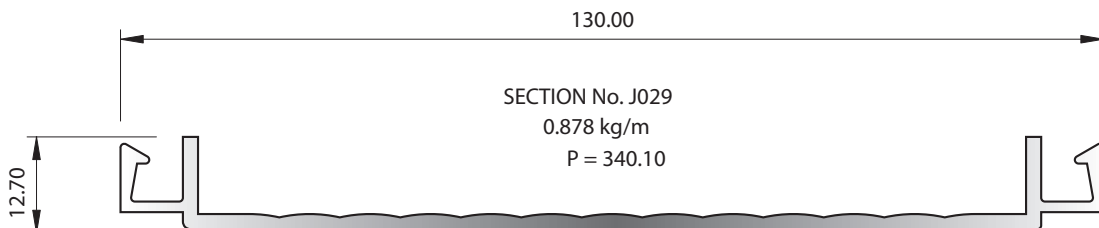

# Insect Screens Group 4.4.1

SECTION No. X381  
0.289 kg/m  
P = 174.53

SECTION No. J058  
ACCEPTS STAKING ANGLE X429  
0.232 kg/m  
P = 94.71

SECTION No. J031  
0.191 kg/m  
P = 94

SECTION No. X383  
0.191 kg/m  
P = 114.87

SECTION No. 9775  
ACCEPTS STAKING ANGLE J688  
0.494 kg/m  
P = 150.10

SECTION No. J030  
0.496 kg/m  
P = 199

SECTION No. 31966  
0.515 kg/m  
P = 156.98

SECTION No. 32605  
0.540 kg/m  
P = 262.43

SECTION No. J029  
0.878 kg/m  
P = 340.10

## Insect Screens Group 4.4.2

SECTION No. X074  
0.242 kg/m  
P = 152.57

SECTION No. X075  
0.162 kg/m  
P = 98.63

SECTION No. J032  
0.234 kg/m  
P = 118

SECTION No. X077  
0.204 kg/m  
P = 132.70

SECTION No. X382  
0.227 kg/m  
P = 142.64

SECTION No. X076  
0.119 kg/m  
P = 79.33

SECTION No. X389  
2 x ACTUAL SIZE  
0.139 kg/m  
P = 71.64

SECTION No. 2974  
0.387 kg/m  
P = 114.31