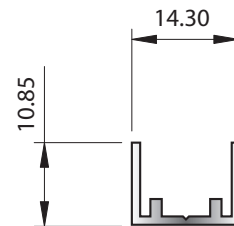

SECTION No. 9775  
ACCEPTS STAKING ANGLE J688  
0.494 kg/m  
P = 150.10

SECTION No. J030  
0.496 kg/m  
P = 199

SECTION No. 31966  
0.515 kg/m  
P = 156.98

SECTION No. 32605  
0.540 kg/m  
P = 262.43

SECTION No. J029  
0.878 kg/m  
P = 340.10

## Insect Screens Group 4.4.2

SECTION No. X074  
0.242 kg/m  
P = 152.57

SECTION No. X075  
0.162 kg/m  
P = 98.63

SECTION No. J032  
0.234 kg/m  
P = 118

SECTION No. X077  
0.204 kg/m  
P = 132.70

SECTION No. X382  
0.227 kg/m  
P = 142.64

SECTION No. X076  
0.119 kg/m  
P = 79.33

SECTION No. X389  
2 x ACTUAL SIZE  
0.139 kg/m  
P = 71.64

SECTION No. 2974  
0.387 kg/m  
P = 114.31