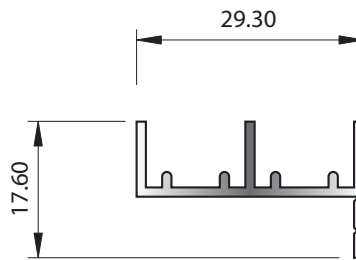

# Insect Screens Group 4.4.1

SECTION No. X381  
0.289 kg/m  
P = 174.53

SECTION No. J058  
ACCEPTS STAKING ANGLE X429  
0.232 kg/m  
P = 94.71

SECTION No. J031  
0.191 kg/m  
P = 94

SECTION No. X383  
0.191 kg/m  
P = 114.87

SECTION No. 9775  
ACCEPTS STAKING ANGLE J688  
0.494 kg/m  
P = 150.10

SECTION No. J030  
0.496 kg/m  
P = 199

SECTION No. 31966  
0.515 kg/m  
P = 156.98

SECTION No. 32605  
0.540 kg/m  
P = 262.43

SECTION No. J029  
0.878 kg/m  
P = 340.10

## Insect Screens Group 4.4.2

SECTION No. X074  
0.242 kg/m  
P = 152.57

SECTION No. X075  
0.162 kg/m  
P = 98.63

SECTION No. J032  
0.234 kg/m  
P = 118

SECTION No. X077  
0.204 kg/m  
P = 132.70

SECTION No. X382  
0.227 kg/m  
P = 142.64

SECTION No. X076  
0.119 kg/m  
P = 79.33

SECTION No. X389  
2 x ACTUAL SIZE  
0.139 kg/m  
P = 71.64

SECTION No. 2974  
0.387 kg/m  
P = 114.31