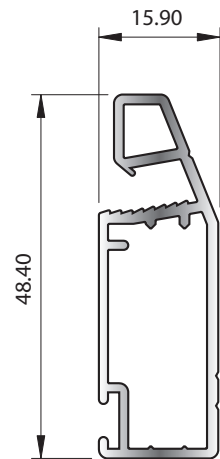

# Insect Screens Group 4.4.1

SECTION No. X381  
0.289 kg/m  
P = 174.53

SECTION No. J058  
ACCEPTS STAKING ANGLE X429  
0.232 kg/m  
P = 94.71

SECTION No. J031  
0.191 kg/m  
P = 94

SECTION No. X383  
0.191 kg/m  
P = 114.87

SECTION No. 9775  
ACCEPTS STAKING ANGLE J688  
0.494 kg/m  
P = 150.10

SECTION No. J030  
0.496 kg/m  
P = 199

SECTION No. 31966  
0.515 kg/m  
P = 156.98

SECTION No. 32605  
0.540 kg/m  
P = 262.43

SECTION No. J029  
0.878 kg/m  
P = 340.10

## Insect Screens Group 4.4.2

SECTION No. X074  
0.242 kg/m  
P = 152.57

SECTION No. X075  
0.162 kg/m  
P = 98.63

SECTION No. J032  
0.234 kg/m  
P = 118

SECTION No. X077  
0.204 kg/m  
P = 132.70

SECTION No. X382  
0.227 kg/m  
P = 142.64

SECTION No. X076  
0.119 kg/m  
P = 79.33

SECTION No. X389  
2 x ACTUAL SIZE  
0.139 kg/m  
P = 71.64

SECTION No. 2974  
0.387 kg/m  
P = 114.31