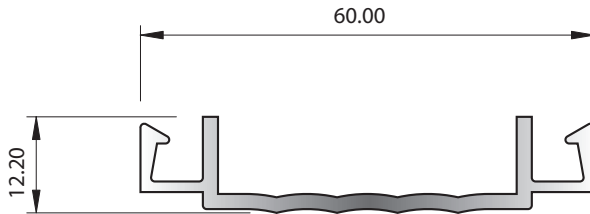

# Insect Screens Group 4.4.1

SECTION No. X381  
0.289 kg/m  
P = 174.53

SECTION No. J058  
ACCEPTS STAKING ANGLE X429  
0.232 kg/m  
P = 94.71

SECTION No. J031  
0.191 kg/m  
P = 94

SECTION No. X383  
0.191 kg/m  
P = 114.87

SECTION No. 9775  
ACCEPTS STAKING ANGLE J688  
0.494 kg/m  
P = 150.10

SECTION No. J030  
0.496 kg/m  
P = 199

SECTION No. 31966  
0.515 kg/m  
P = 156.98

SECTION No. 32605  
0.540 kg/m  
P = 262.43

SECTION No. J029  
0.878 kg/m  
P = 340.10

## Insect Screens Group 4.4.2

SECTION No. X074  
0.242 kg/m  
P = 152.57

SECTION No. X075  
0.162 kg/m  
P = 98.63

SECTION No. J032  
0.234 kg/m  
P = 118

SECTION No. X077  
0.204 kg/m  
P = 132.70

SECTION No. X382  
0.227 kg/m  
P = 142.64

SECTION No. X076  
0.119 kg/m  
P = 79.33

SECTION No. X389  
2 x ACTUAL SIZE  
0.139 kg/m  
P = 71.64

SECTION No. 2974  
0.387 kg/m  
P = 114.31