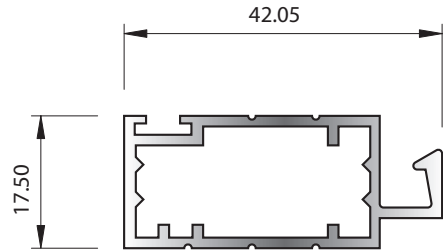

# Insect Screens Group 4.4.1

SECTION No. X381  
0.289 kg/m  
P = 174.53

SECTION No. J058  
ACCEPTS STAKING ANGLE X429  
0.232 kg/m  
P = 94.71

SECTION No. J031  
0.191 kg/m  
P = 94

SECTION No. X383  
0.191 kg/m  
P = 114.87

SECTION No. 9775  
ACCEPTS STAKING ANGLE J688  
0.494 kg/m  
P = 150.10

SECTION No. J030  
0.496 kg/m  
P = 199

SECTION No. 31966  
0.515 kg/m  
P = 156.98

SECTION No. 32605  
0.540 kg/m  
P = 262.43

SECTION No. J029  
0.878 kg/m  
P = 340.10

## Insect Screens Group 4.4.2

SECTION No. X074  
0.242 kg/m  
P = 152.57

SECTION No. X075  
0.162 kg/m  
P = 98.63

SECTION No. J032  
0.234 kg/m  
P = 118

SECTION No. X077  
0.204 kg/m  
P = 132.70

SECTION No. X382  
0.227 kg/m  
P = 142.64

SECTION No. X076  
0.119 kg/m  
P = 79.33

SECTION No. X389  
2 x ACTUAL SIZE  
0.139 kg/m  
P = 71.64

SECTION No. 2974  
0.387 kg/m  
P = 114.31