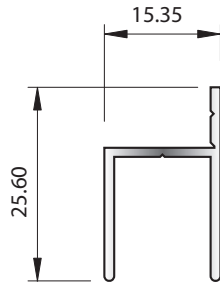

# Insect Screens Group 4.4.1

SECTION No. X381  
0.289 kg/m  
P = 174.53

SECTION No. J058  
ACCEPTS STAKING ANGLE X429  
0.232 kg/m  
P = 94.71

SECTION No. J031  
0.191 kg/m  
P = 94

SECTION No. X383  
0.191 kg/m  
P = 114.87

SECTION No. 9775  
ACCEPTS STAKING ANGLE J688  
0.494 kg/m  
P = 150.10

SECTION No. J030  
0.496 kg/m  
P = 199

SECTION No. 31966  
0.515 kg/m  
P = 156.98

SECTION No. 32605  
0.540 kg/m  
P = 262.43

SECTION No. J029  
0.878 kg/m  
P = 340.10

## Insect Screens Group 4.4.2

SECTION No. X074  
0.242 kg/m  
P = 152.57

SECTION No. X075  
0.162 kg/m  
P = 98.63

SECTION No. J032  
0.234 kg/m  
P = 118

SECTION No. X077  
0.204 kg/m  
P = 132.70

SECTION No. X382  
0.227 kg/m  
P = 142.64

SECTION No. X076  
0.119 kg/m  
P = 79.33

SECTION No. X389  
2 x ACTUAL SIZE  
0.139 kg/m  
P = 71.64

SECTION No. 2974  
0.387 kg/m  
P = 114.31