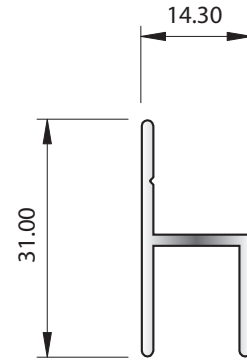

# Insect Screens Group 4.4.1

SECTION No. X381  
0.289 kg/m  
P = 174.53

SECTION No. J058  
ACCEPTS STAKING ANGLE X429  
0.232 kg/m  
P = 94.71

SECTION No. J031  
0.191 kg/m  
P = 94

SECTION No. X383  
0.191 kg/m  
P = 114.87

SECTION No. 9775  
ACCEPTS STAKING ANGLE J688  
0.494 kg/m  
P = 150.10

SECTION No. J030  
0.496 kg/m  
P = 199

SECTION No. 31966  
0.515 kg/m  
P = 156.98

SECTION No. 32605  
0.540 kg/m  
P = 262.43

SECTION No. J029  
0.878 kg/m  
P = 340.10

## Insect Screens Group 4.4.2

SECTION No. X074  
0.242 kg/m  
P = 152.57

SECTION No. X075  
0.162 kg/m  
P = 98.63

SECTION No. J032  
0.234 kg/m  
P = 118

SECTION No. X077  
0.204 kg/m  
P = 132.70

SECTION No. X382  
0.227 kg/m  
P = 142.64

SECTION No. X076  
0.119 kg/m  
P = 79.33

SECTION No. X389  
2 x ACTUAL SIZE  
0.139 kg/m  
P = 71.64

SECTION No. 2974  
0.387 kg/m  
P = 114.31