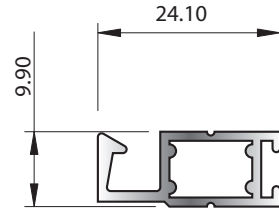

# Insect Screens Group 4.4.1

SECTION No. X381  
0.289 kg/m  
P = 174.53

SECTION No. J058  
ACCEPTS STAKING ANGLE X429  
0.232 kg/m  
P = 94.71

SECTION No. J031  
0.191 kg/m  
P = 94

SECTION No. X383  
0.191 kg/m  
P = 114.87

SECTION No. 9775  
ACCEPTS STAKING ANGLE J688  
0.494 kg/m  
P = 150.10

SECTION No. J030  
0.496 kg/m  
P = 199

SECTION No. 31966  
0.515 kg/m  
P = 156.98

SECTION No. 32605  
0.540 kg/m  
P = 262.43

SECTION No. J029  
0.878 kg/m  
P = 340.10

## Insect Screens Group 4.4.2

SECTION No. X074  
0.242 kg/m  
P = 152.57

SECTION No. X075  
0.162 kg/m  
P = 98.63

SECTION No. J032  
0.234 kg/m  
P = 118

SECTION No. X077  
0.204 kg/m  
P = 132.70

SECTION No. X382  
0.227 kg/m  
P = 142.64

SECTION No. X076  
0.119 kg/m  
P = 79.33

SECTION No. X389  
2 x ACTUAL SIZE  
0.139 kg/m  
P = 71.64

SECTION No. 2974  
0.387 kg/m  
P = 114.31