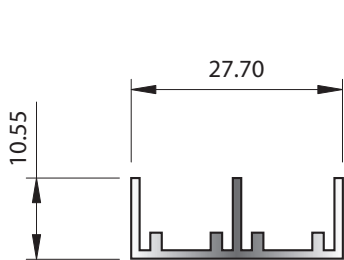

# Insect Screens Group 4.4.1

SECTION No. X381  
0.289 kg/m  
P = 174.53

SECTION No. J058  
ACCEPTS STAKING ANGLE X429  
0.232 kg/m  
P = 94.71

SECTION No. J031  
0.191 kg/m  
P = 94

SECTION No. X383  
0.191 kg/m  
P = 114.87

SECTION No. 9775  
ACCEPTS STAKING ANGLE J688  
0.494 kg/m  
P = 150.10

SECTION No. J030  
0.496 kg/m  
P = 199

SECTION No. 31966  
0.515 kg/m  
P = 156.98

SECTION No. 32605  
0.540 kg/m  
P = 262.43

SECTION No. J029  
0.878 kg/m  
P = 340.10

## Insect Screens Group 4.4.2

SECTION No. X074  
0.242 kg/m  
P = 152.57

SECTION No. X075  
0.162 kg/m  
P = 98.63

SECTION No. J032  
0.234 kg/m  
P = 118

SECTION No. X077  
0.204 kg/m  
P = 132.70

SECTION No. X382  
0.227 kg/m  
P = 142.64

SECTION No. X076  
0.119 kg/m  
P = 79.33

SECTION No. X389  
2 x ACTUAL SIZE  
0.139 kg/m  
P = 71.64

SECTION No. 2974  
0.387 kg/m  
P = 114.31