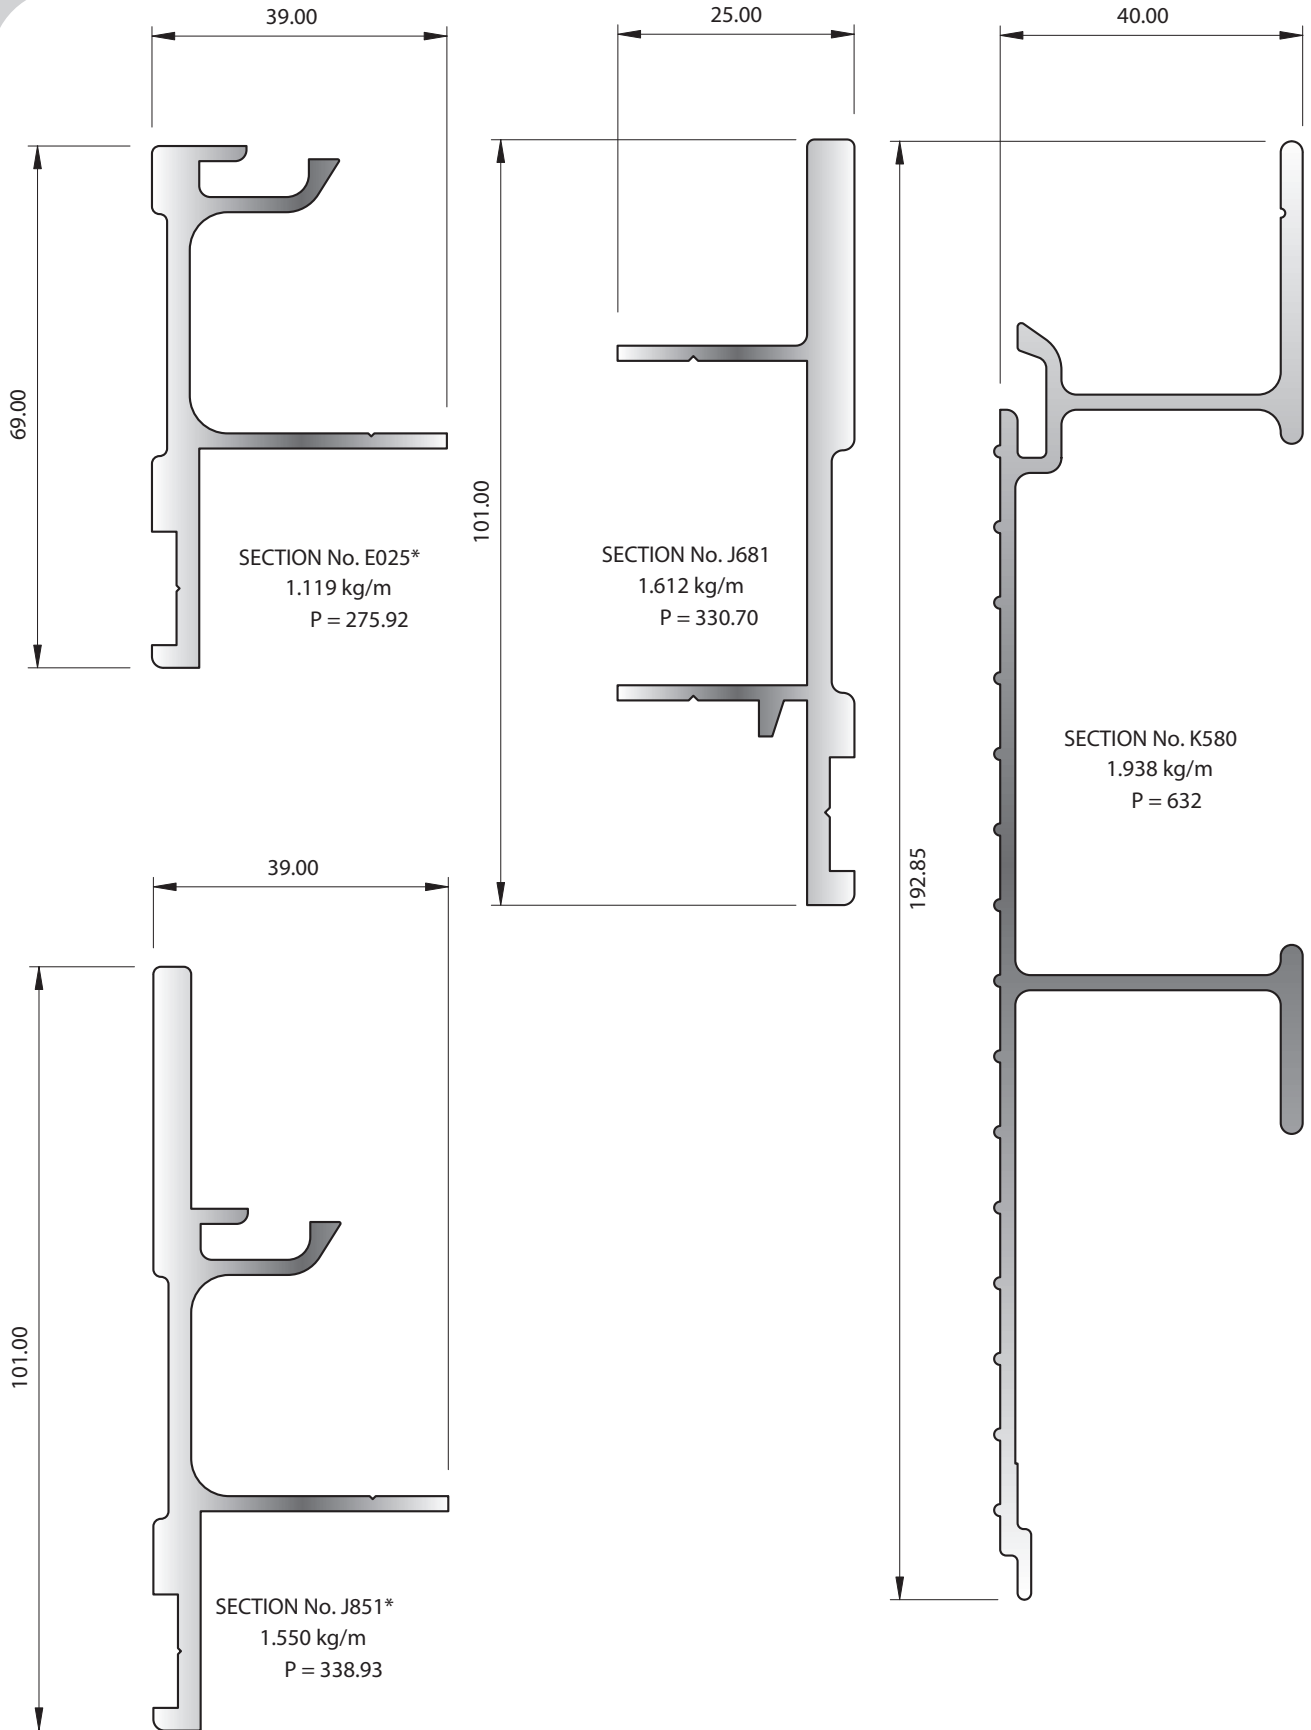

# 4-6 Tonne Truck Deck Group 5.8.1

\* SOME SPECIAL TOLERANCES APPLY

McKechnie®  
Transforming Aluminium

# 4-6 Tonne Truck Deck Group 5.8.2

4-6 Tonne Truck Deck Group 5.8.2