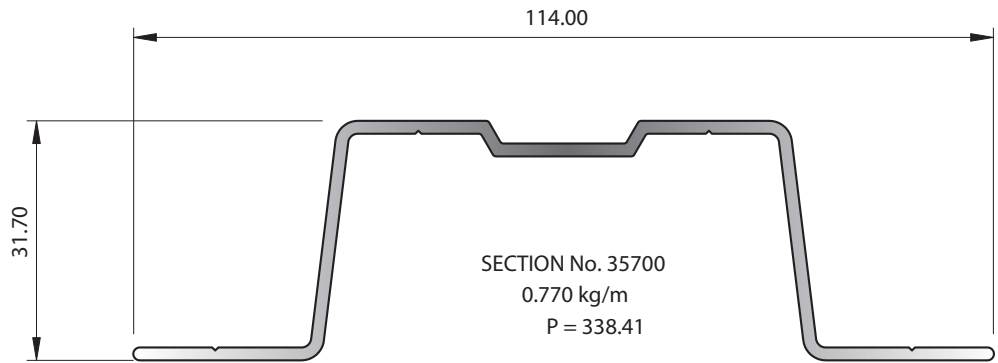

McKechnie®
Transforming Aluminium

Cargo Van Sections Group 5.15.1

Cargo Van Sections Group 5.15.1

McKechnie®
Transforming Aluminium

Cargo Van Sections Group 5.15.2

McKechnie®
Transforming Aluminium

Cargo Van Sections Group 5.15.3

SECTION No. 0750
2.458 kg/m
P = 376

SECTION No. 0732
1.154 kg/m
P = 181

SECTION No. 0749
1.171 kg/m
P = 229

McKechnie®
Transforming Aluminium

Cargo Van Sections Group 5.15.4

McKechnie®
Transforming Aluminium