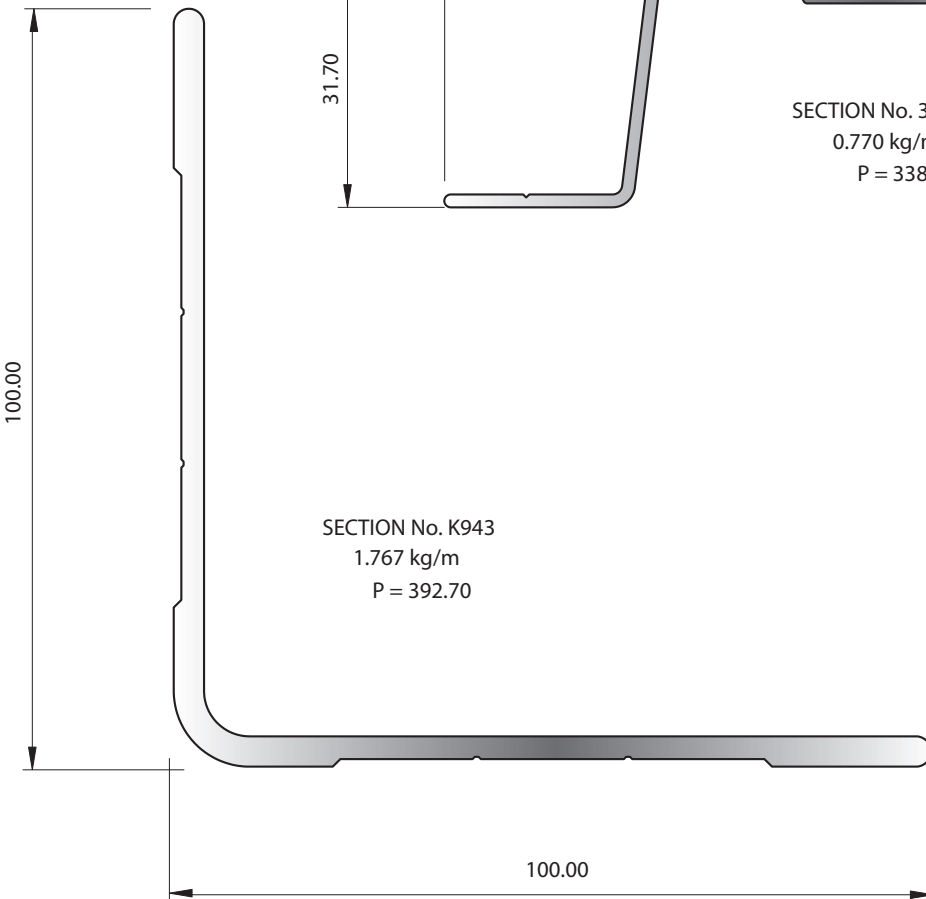

McKechnie®
Transforming Aluminium

Cargo Van Sections Group 5.15.1

Cargo Van Sections Group 5.15.1

McKechnie®
Transforming Aluminium

Cargo Van Sections Group 5.15.2

McKechnie®
Transforming Aluminium

Cargo Van Sections Group 5.15.3

SECTION No. 0750
2.458 kg/m
P = 376

SECTION No. 0732
1.154 kg/m
P = 181

SECTION No. 0749
1.171 kg/m
P = 229

McKechnie®
Transforming Aluminium

Cargo Van Sections Group 5.15.4

McKechnie®
Transforming Aluminium