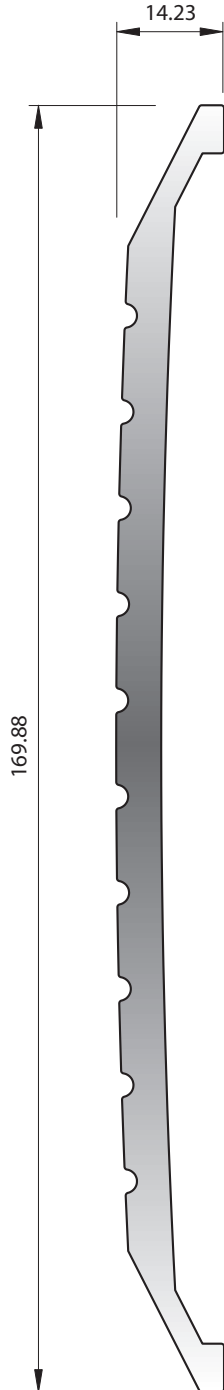

McKechnie®
Transforming Aluminium

Cargo Van Sections Group 5.15.1

Cargo Van Sections Group 5.15.1

McKechnie®
Transforming Aluminium

Cargo Van Sections Group 5.15.2

McKechnie®
Transforming Aluminium

Cargo Van Sections Group 5.15.3

SECTION No. 0750
2.458 kg/m
P = 376

SECTION No. 0732
1.154 kg/m
P = 181

SECTION No. 0749
1.171 kg/m
P = 229

McKechnie®
Transforming Aluminium

Cargo Van Sections Group 5.15.4

McKechnie®
Transforming Aluminium

Cargo Van Sections Group 5.15.5