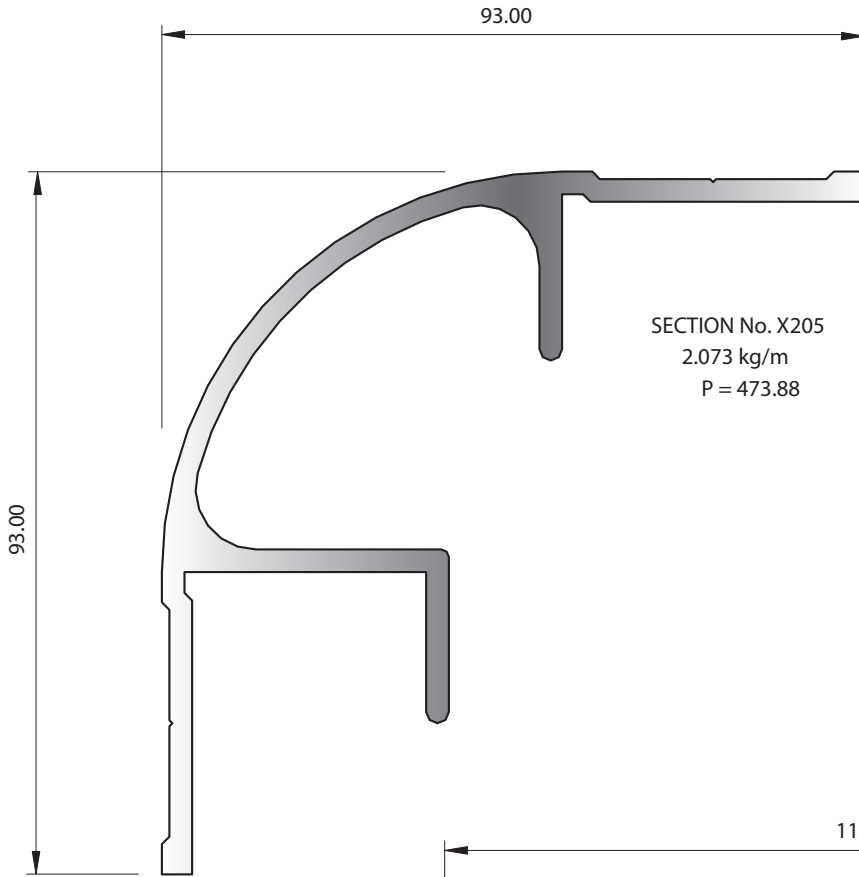

McKechnie®
Transforming Aluminium

Cargo Van Sections Group 5.15.1

Cargo Van Sections Group 5.15.1

McKechnie®
Transforming Aluminium

Cargo Van Sections Group 5.15.2

McKechnie®
Transforming Aluminium

Cargo Van Sections Group 5.15.3

SECTION No. 0750
2.458 kg/m
P = 376

SECTION No. 0732
1.154 kg/m
P = 181

SECTION No. 0749
1.171 kg/m
P = 229

McKechnie®
Transforming Aluminium

Cargo Van Sections Group 5.15.4

McKechnie®
Transforming Aluminium

Cargo Van Sections Group 5.15.5