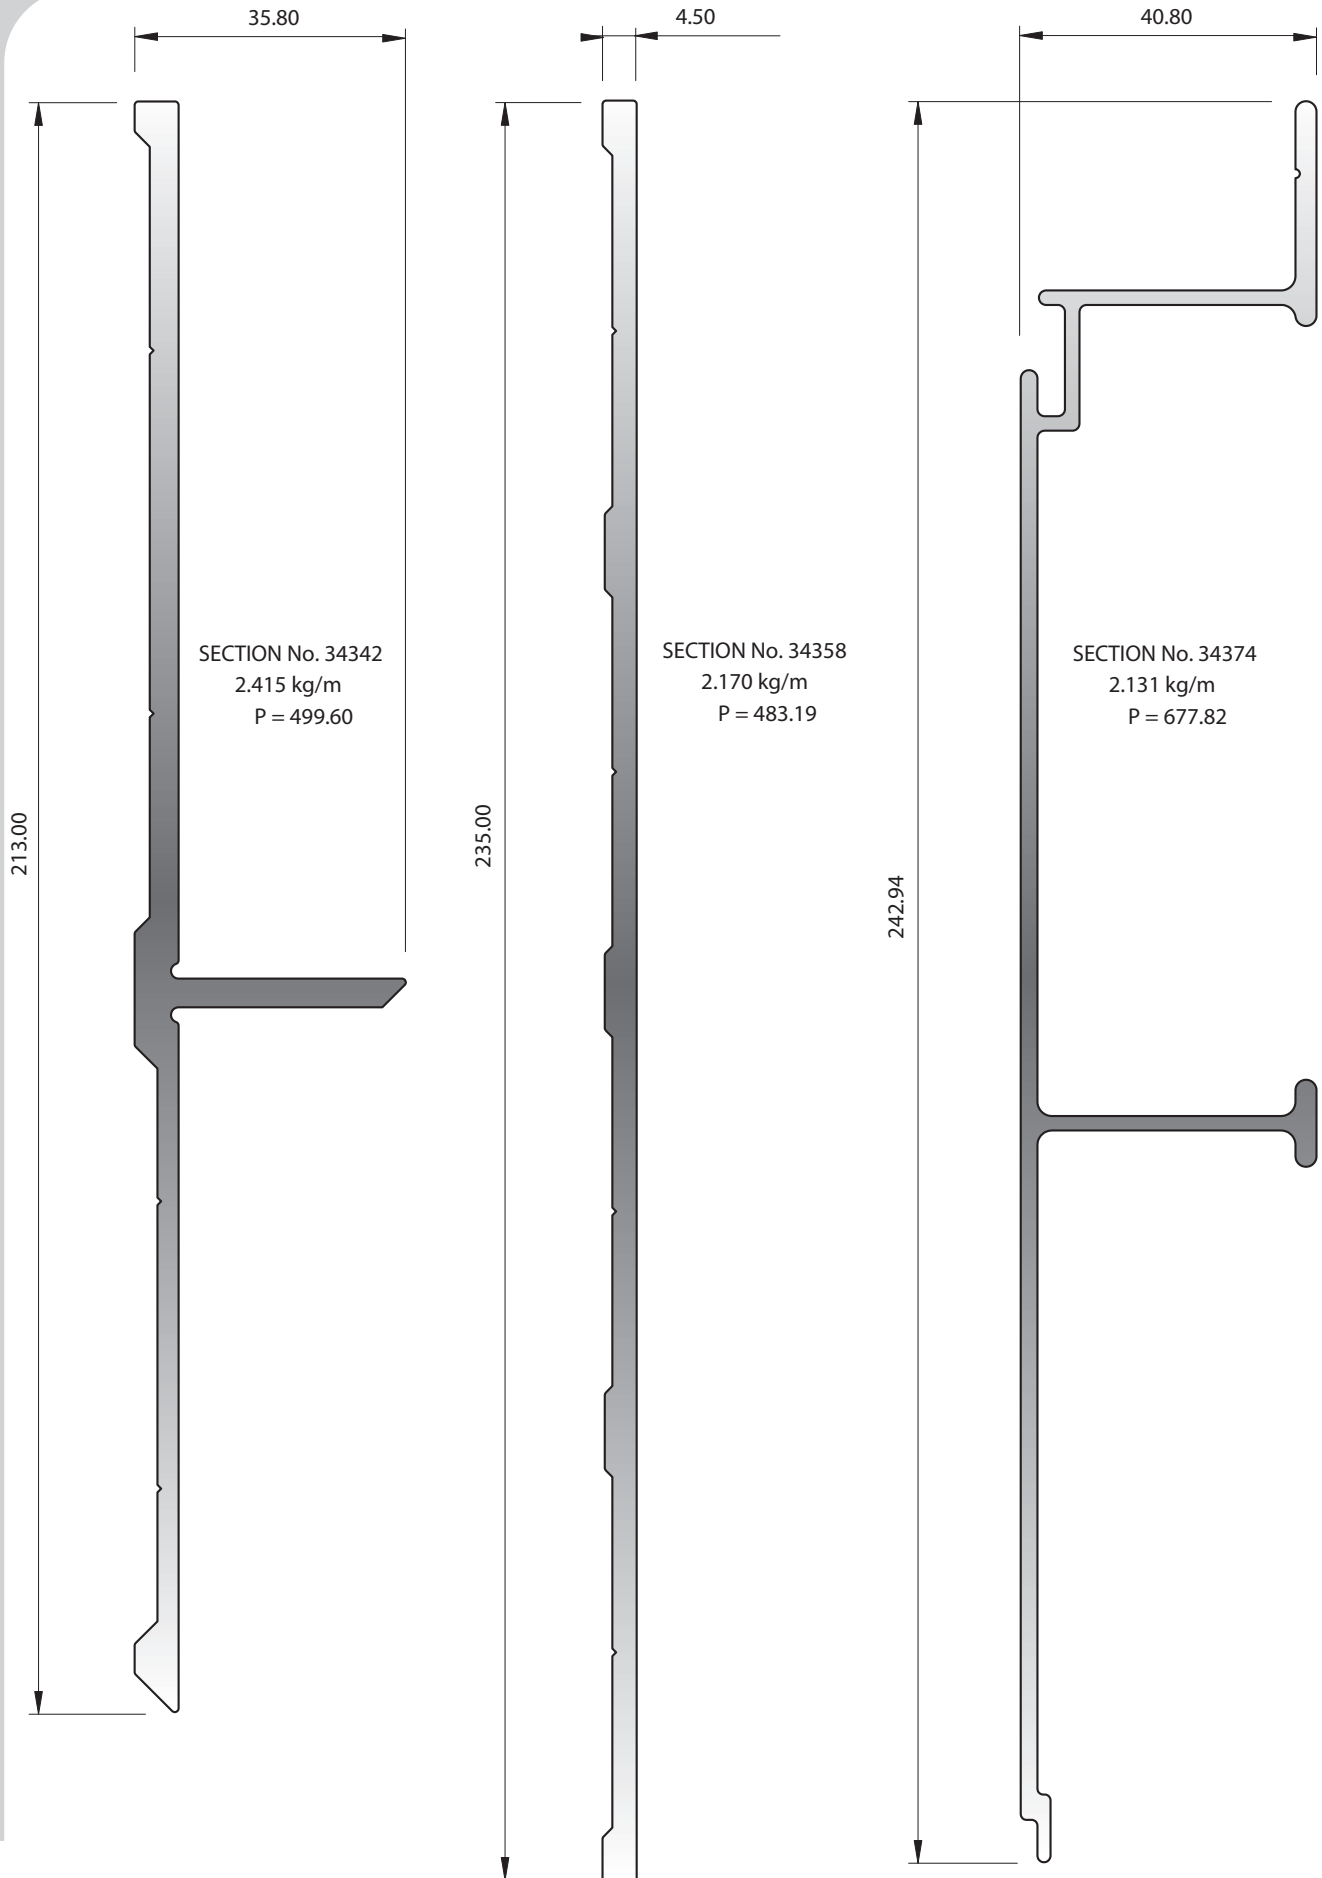

McKechnie®
Transforming Aluminium

Cargo Van Sections Group 5.15.1

Cargo Van Sections Group 5.15.1

McKechnie®
Transforming Aluminium

Cargo Van Sections Group 5.15.2

McKechnie®
Transforming Aluminium

Cargo Van Sections Group 5.15.3

SECTION No. 0750
2.458 kg/m
P = 376

SECTION No. 0732
1.154 kg/m
P = 181

SECTION No. 0749
1.171 kg/m
P = 229

McKechnie®
Transforming Aluminium

Cargo Van Sections Group 5.15.4

McKechnie®
Transforming Aluminium