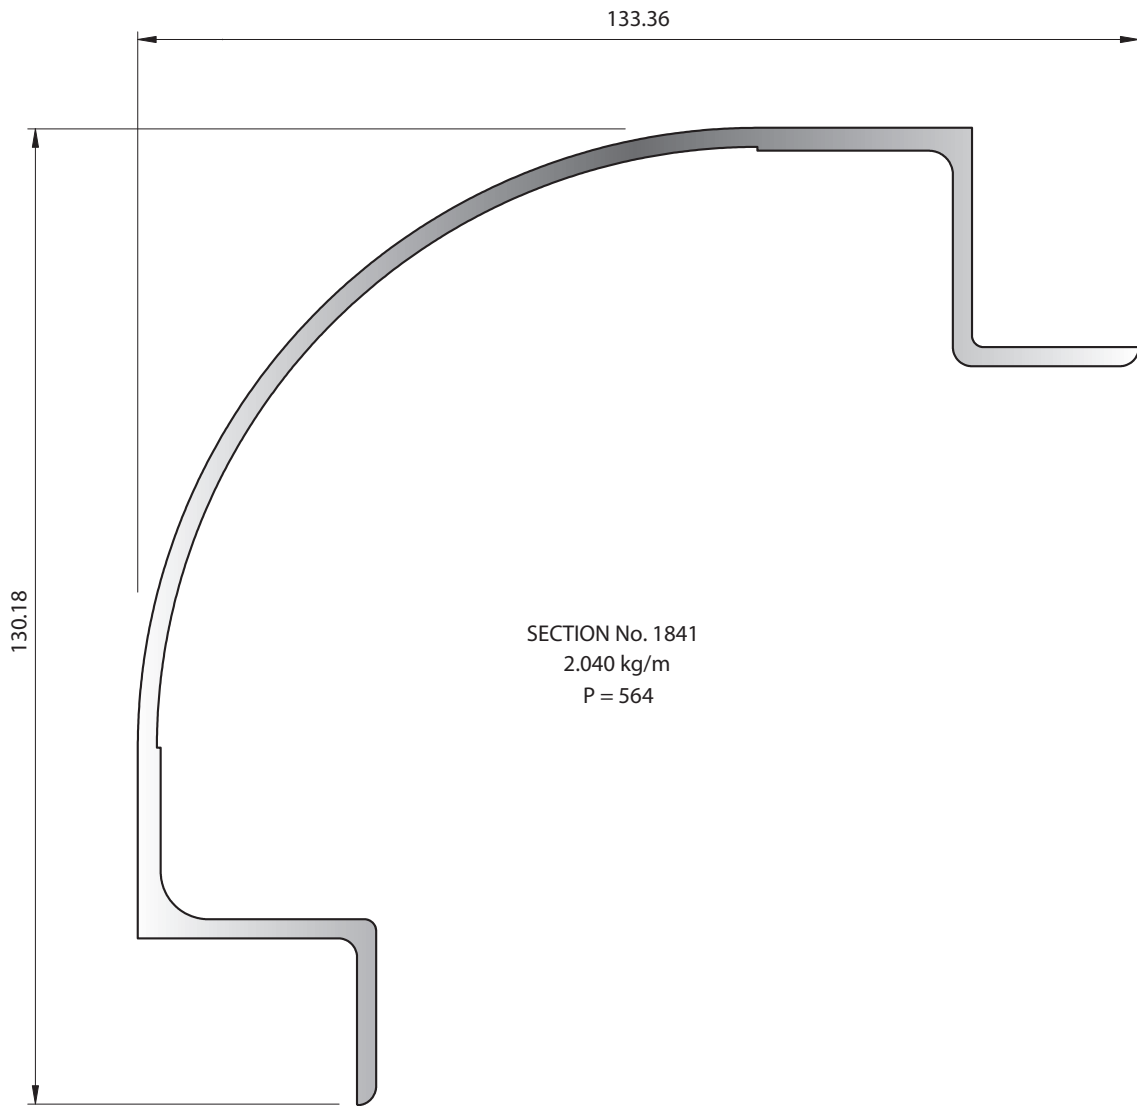

SECTION No. 0750
2.458 kg/m
P = 376

SECTION No. 0732
1.154 kg/m
P = 181

SECTION No. 0749
1.171 kg/m
P = 229

McKechnie®
Transforming Aluminium

Cargo Van Sections Group 5.15.4

McKechnie®
Transforming Aluminium