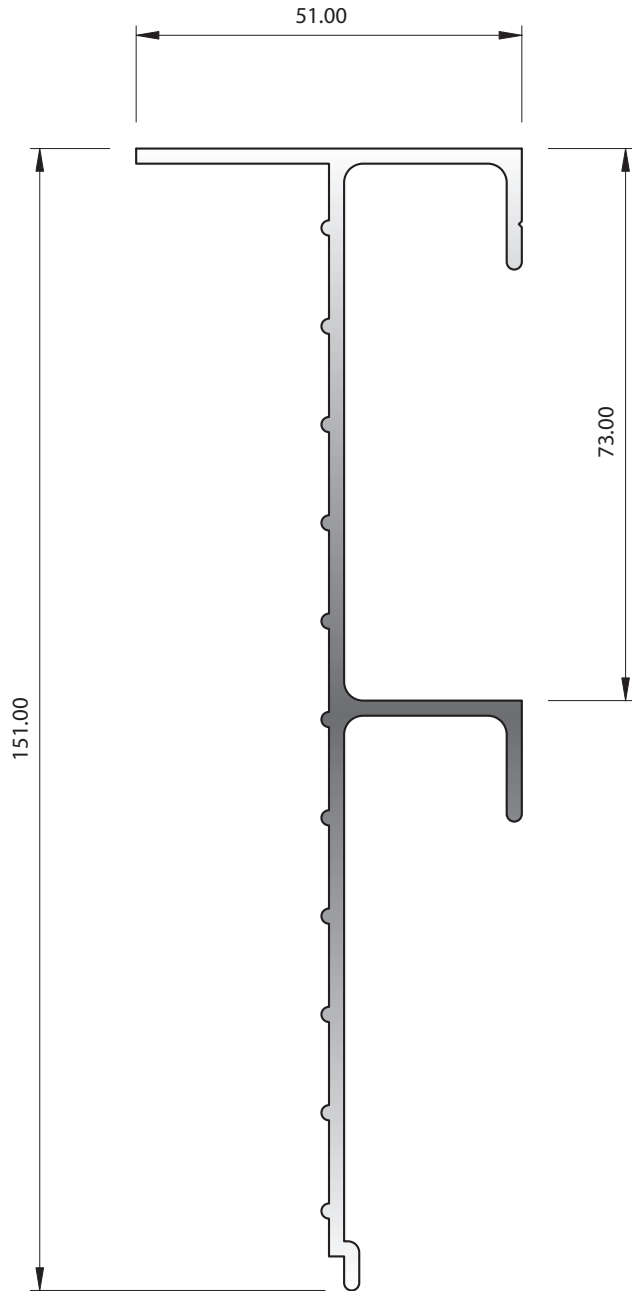

McKechnie®
Transforming Aluminium

Medium Duty 1-2 Tonne Truck Deck Group 5.5.1

Medium Duty 1-2 Tonne Truck Deck Group 5.5.1

SECTION No. 6940
1.405 kg/m
P = 499

SECTION No. 6943
1.428 kg/m
P = 515

McKechnie®
Transforming Aluminium

Medium Duty 1-2 Tonne Truck Deck Group 5.5.2