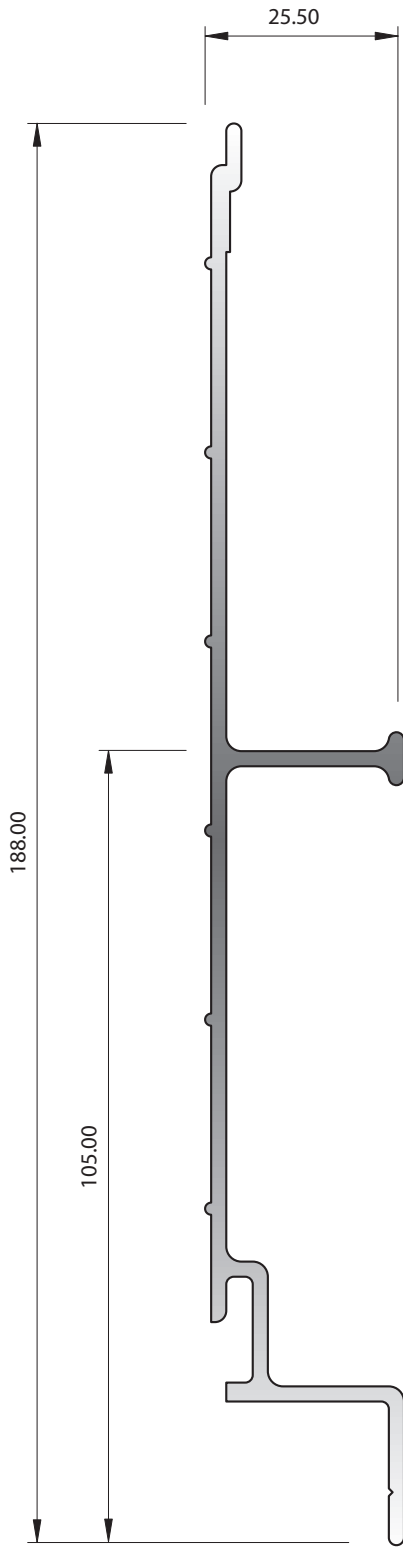

McKechnie®
Transforming Aluminium

Medium Duty 1-2 Tonne Truck Deck Group 5.5.1

Medium Duty 1-2 Tonne Truck Deck Group 5.5.1

SECTION No. 6940
1.405 kg/m
P = 499

SECTION No. 6943
1.428 kg/m
P = 515

McKechnie®
Transforming Aluminium

Medium Duty 1-2 Tonne Truck Deck Group 5.5.2