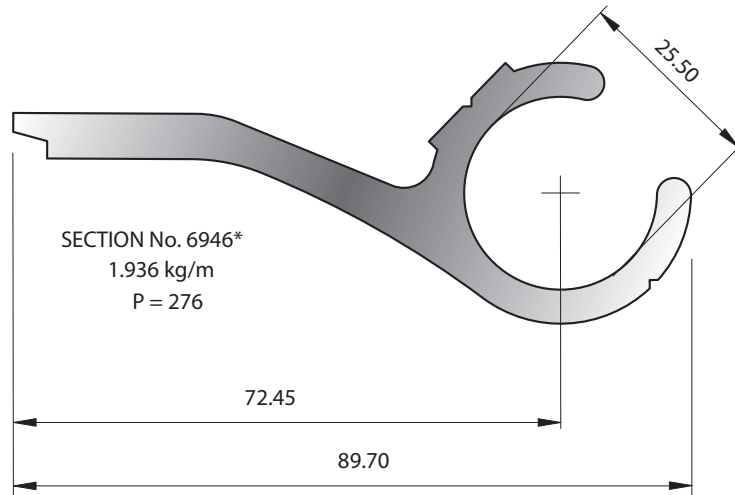

McKechnie®
Transforming Aluminium

Rope Rail Brackets Group 5.12.1

* SOME SPECIAL TOLERANCES APPLY