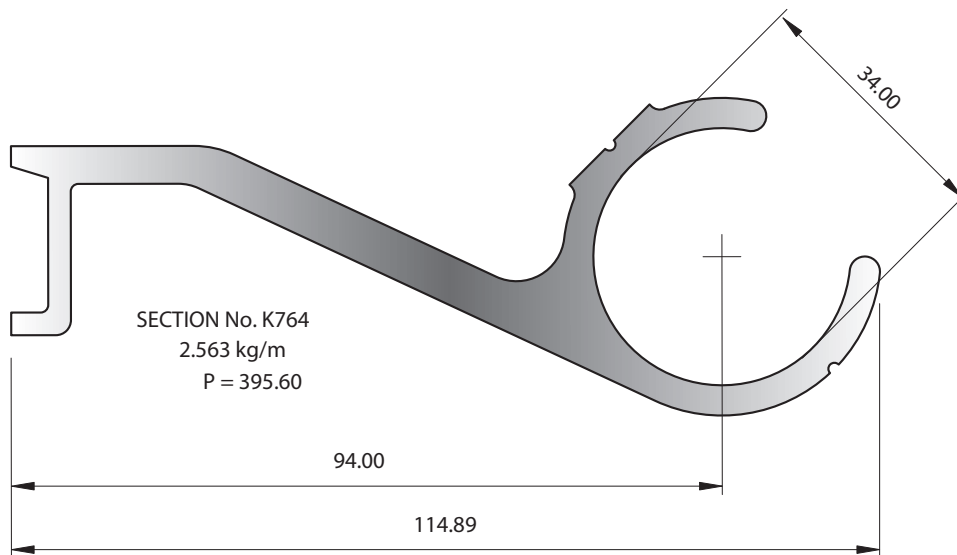

McKechnie®
Transforming Aluminium

Rope Rail Brackets Group 5.12.1

* SOME SPECIAL TOLERANCES APPLY