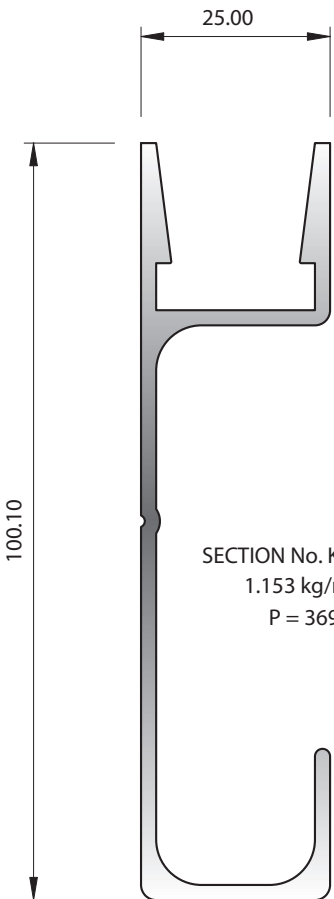

McKechnie®
Transforming Aluminium

Sideboard Options Group 5.11.1

SECTION No. K927
0.517 kg/m
P = 184.20

SECTION No. J874
1.836 kg/m
P = 625.90

SECTION No. J211
1.909 kg/m
P = 627.10

SECTION No. K926
1.153 kg/m
P = 369.90