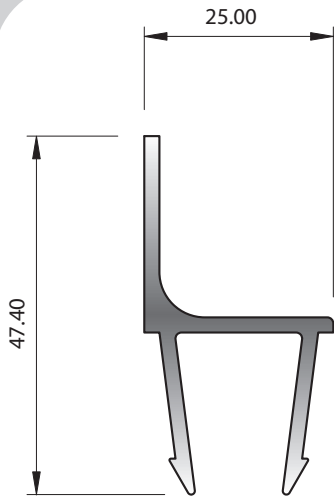

McKechnie®
Transforming Aluminium

Sideboard Options Group 5.11.1

SECTION No. K927
0.517 kg/m
P = 184.20

SECTION No. J874
1.836 kg/m
P = 625.90

SECTION No. J211
1.909 kg/m
P = 627.10

SECTION No. K926
1.153 kg/m
P = 369.90