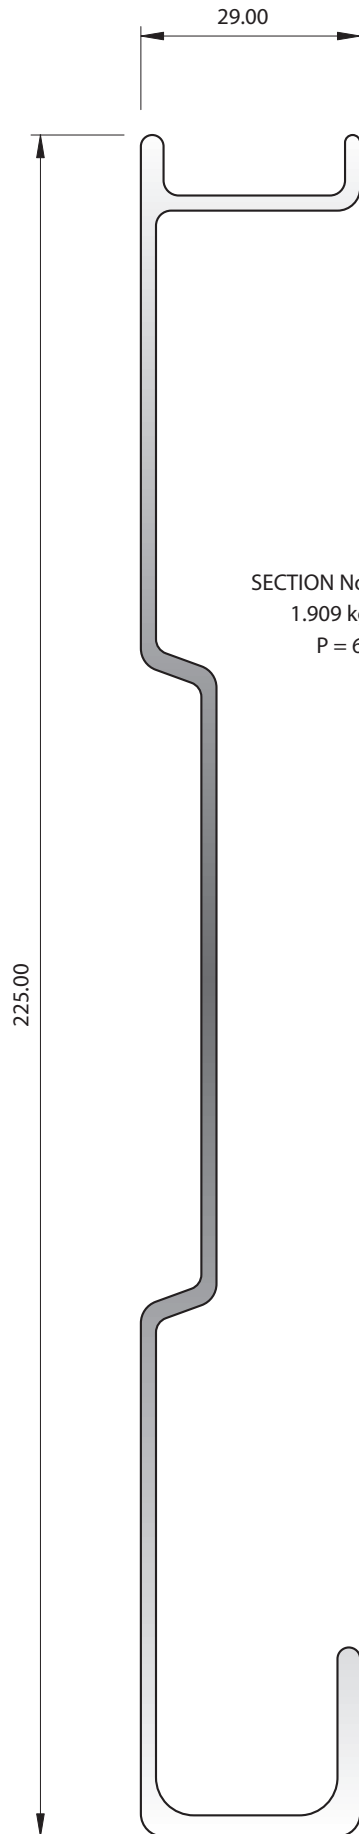

McKechnie®
Transforming Aluminium

Sideboard Options Group 5.11.1

SECTION No. K927
0.517 kg/m
P = 184.20

SECTION No. J874
1.836 kg/m
P = 625.90

SECTION No. J211
1.909 kg/m
P = 627.10

SECTION No. K926
1.153 kg/m
P = 369.90

McKechnie®
Transforming Aluminium

Sideboard Options Group 5.11.2