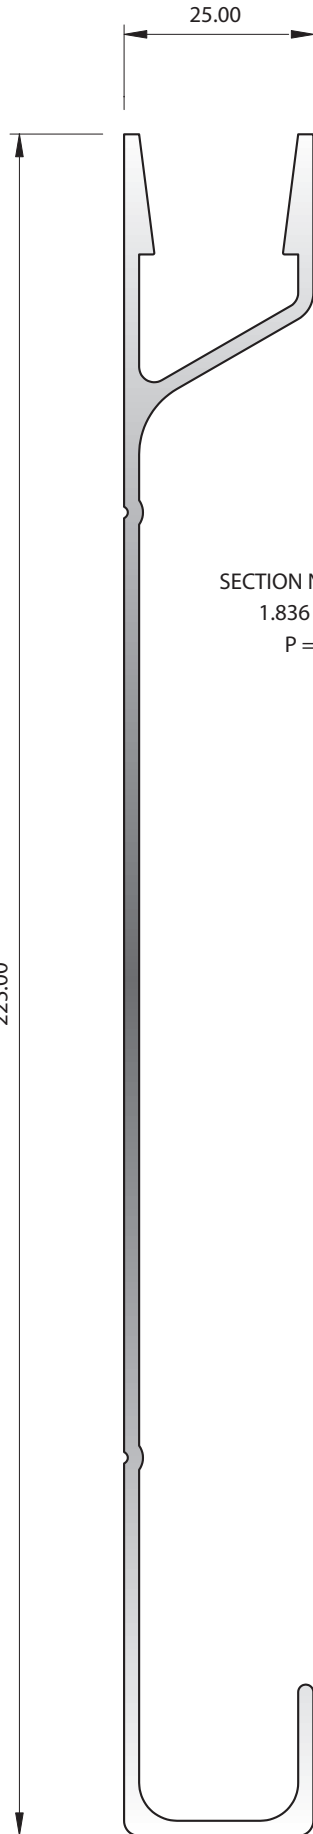

McKechnie®
Transforming Aluminium

Sideboard Options Group 5.11.1

SECTION No. K927
0.517 kg/m
P = 184.20

SECTION No. J874
1.836 kg/m
P = 625.90

SECTION No. J211
1.909 kg/m
P = 627.10

SECTION No. K926
1.153 kg/m
P = 369.90

McKechnie®
Transforming Aluminium

Sideboard Options Group 5.11.2